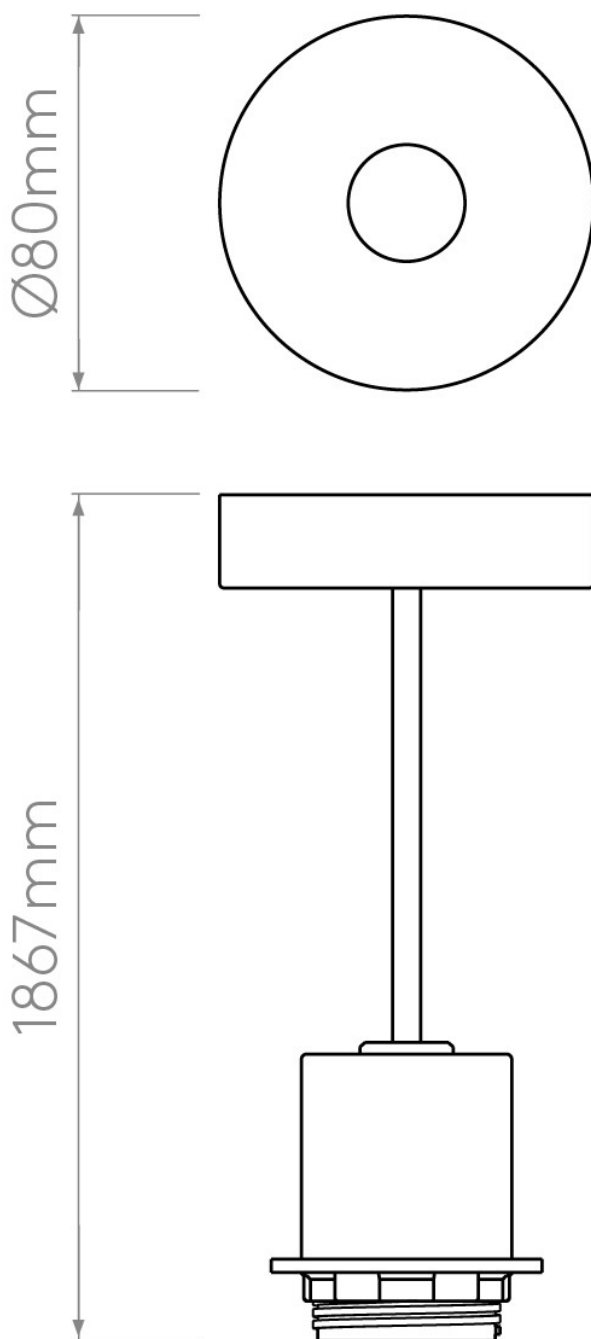

Astro Lighting - Pendant Suspension Kit 21184006 & 5016010 - White Paint & White Shade Included

Please note that some dimensions may vary slightly due to manufacturing tolerances, this includes cable entry and fixing holes