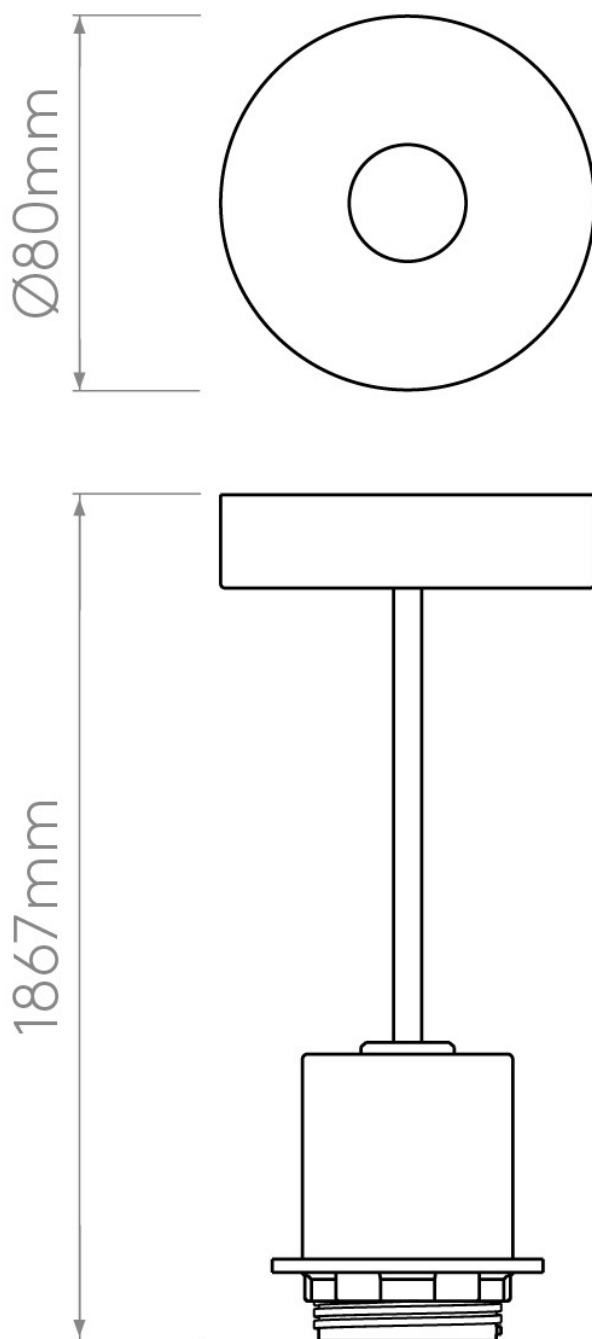

---

**Astro Lighting - Pendant Suspension Kit 21184006 & 5002009 - White Paint & White Shade Included**

---

Please note that some dimensions may vary slightly due to manufacturing tolerances, this includes cable entry and fixing holes