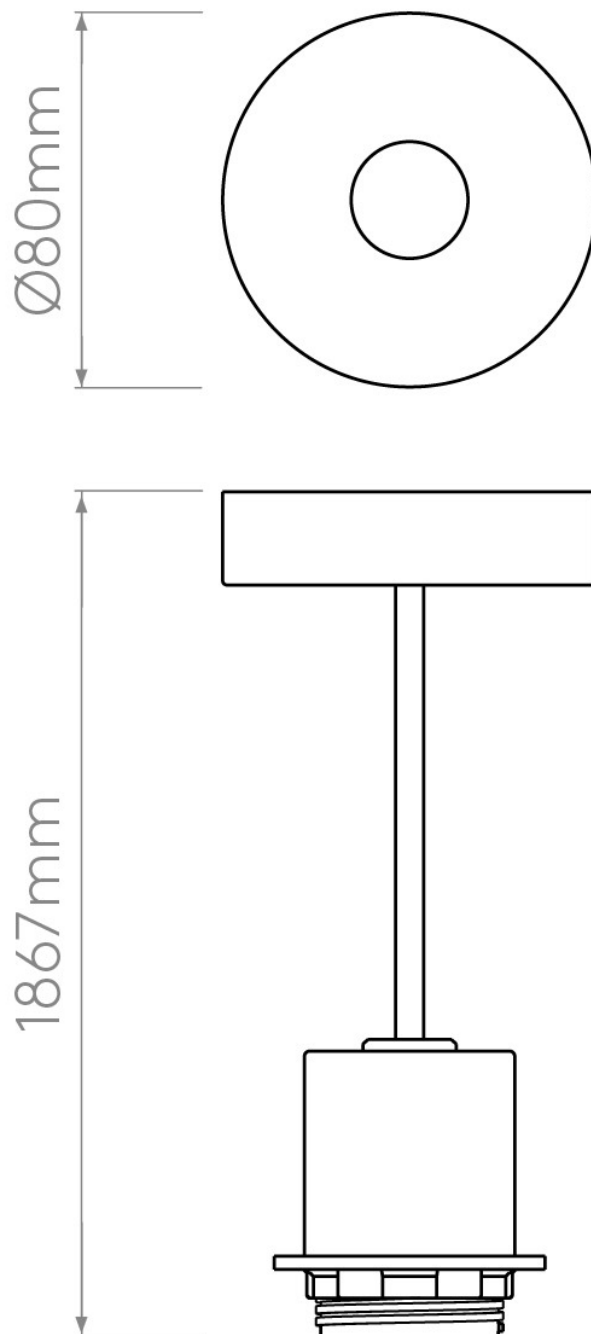

Astro Lighting - Pendant Suspension Kit 21184006 & 5016006 - White Paint & Oyster Shade Included

Please note that some dimensions may vary slightly due to manufacturing tolerances, this includes cable entry and fixing holes