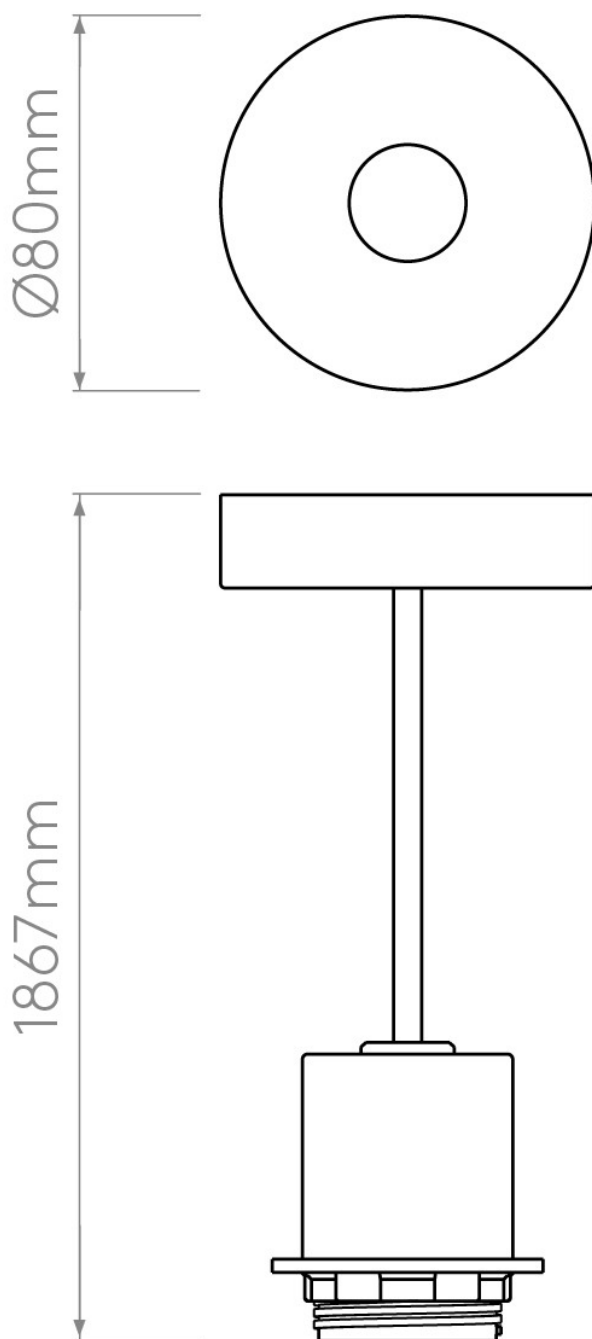

**Astro Lighting - Pendant Suspension Kit 21184006 & 5016012 - White Paint & Oyster Shade Included**

Please note that some dimensions may vary slightly due to manufacturing tolerances, this includes cable entry and fixing holes