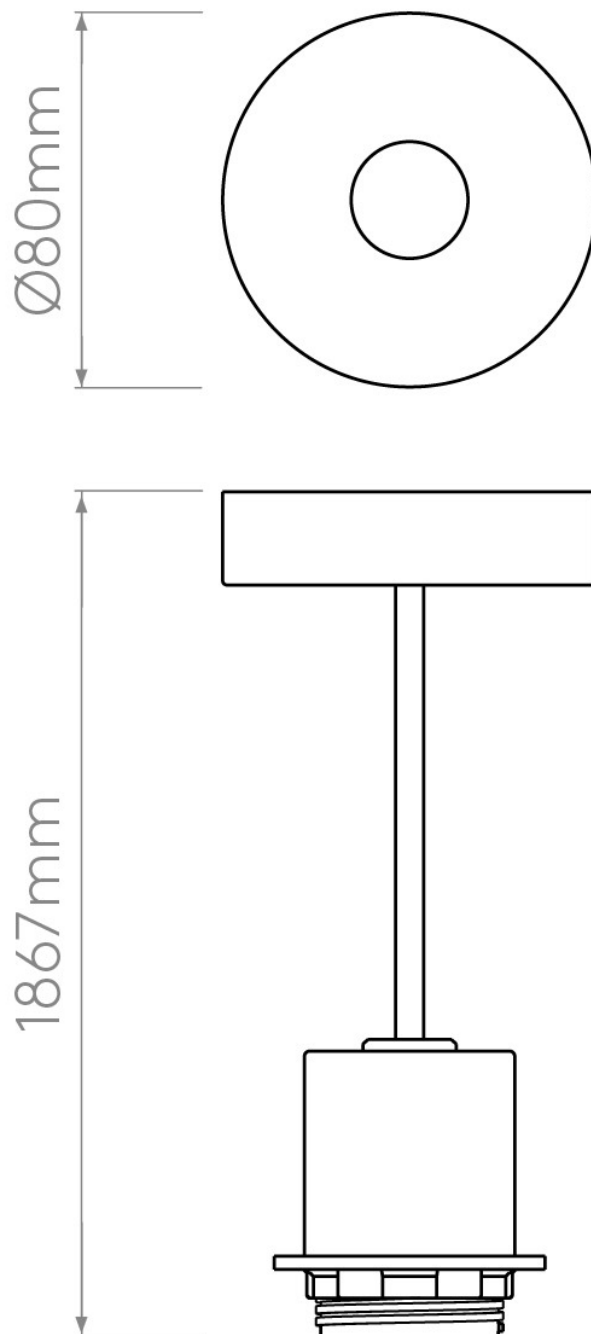

Astro Lighting - Pendant Suspension Kit 21184006 & 5016028 - White Paint & Putty Shade Included

Please note that some dimensions may vary slightly due to manufacturing tolerances, this includes cable entry and fixing holes