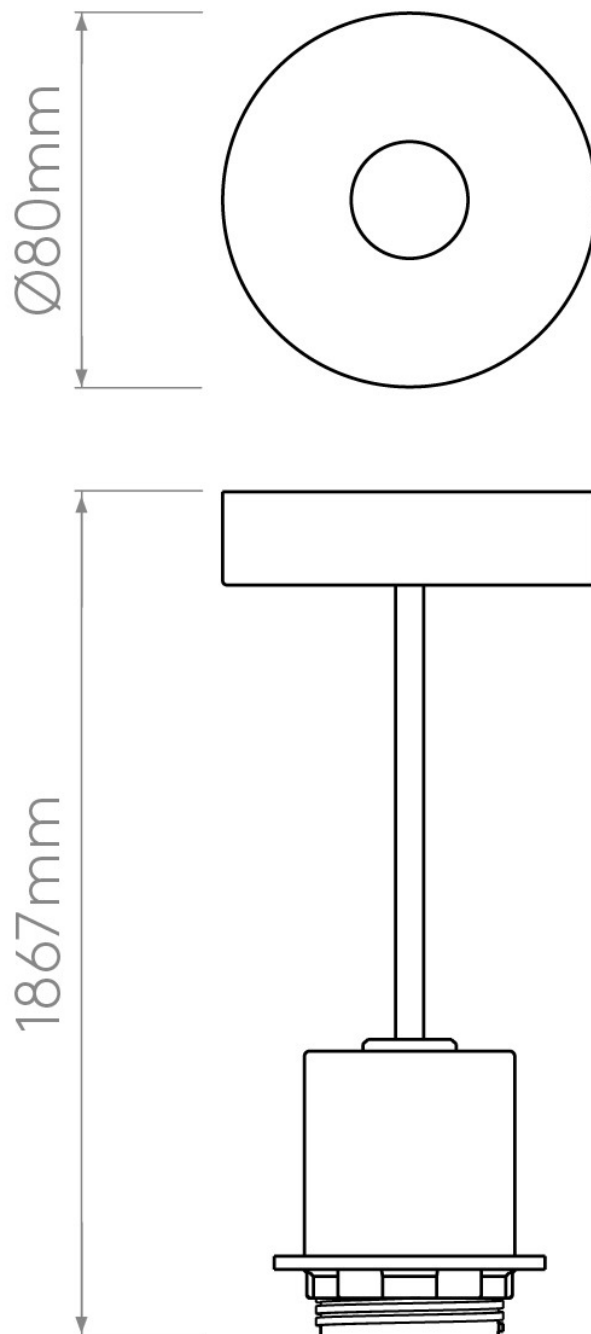

Astro Lighting - Pendant Suspension Kit 21184006 & 5002010 - White Paint & Putty Shade Included

Please note that some dimensions may vary slightly due to manufacturing tolerances, this includes cable entry and fixing holes