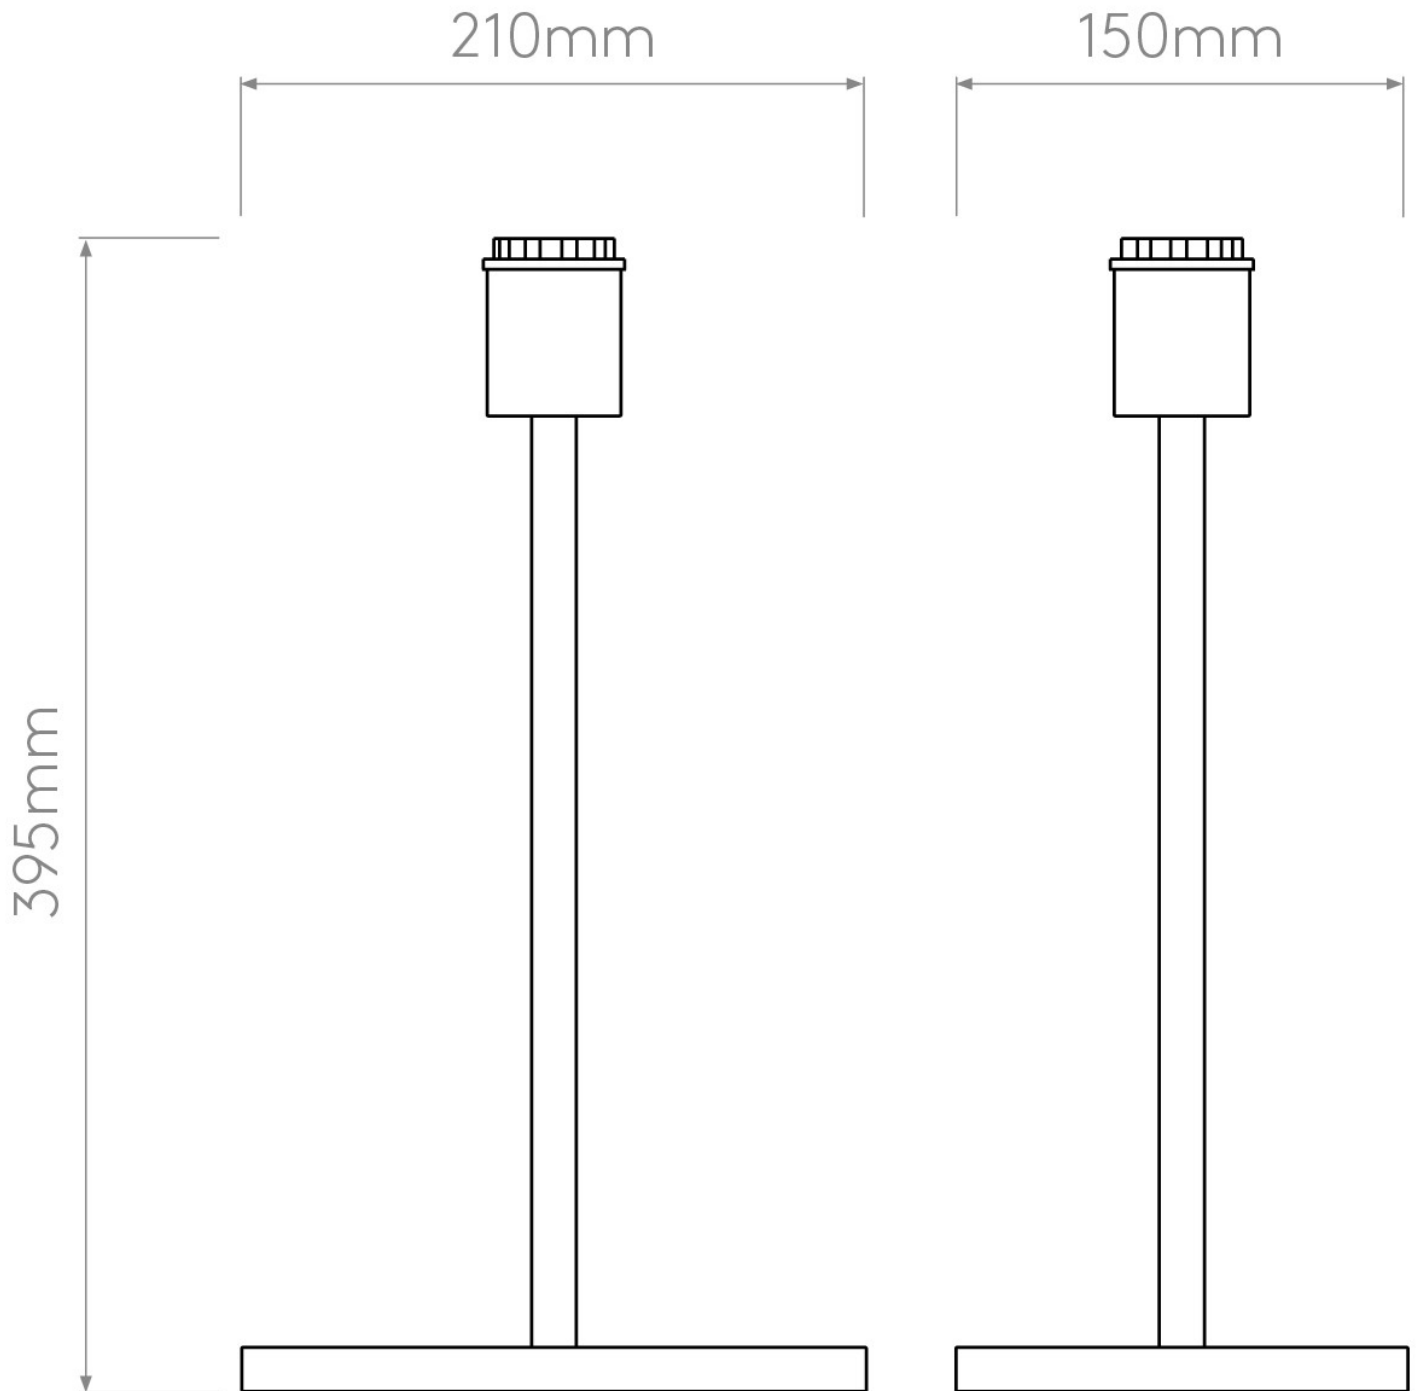

Astro Lighting - Park Lane Table 1080046 & 5001007 - Bronze Table Lamp with Oyster Shade

**CONTACT**