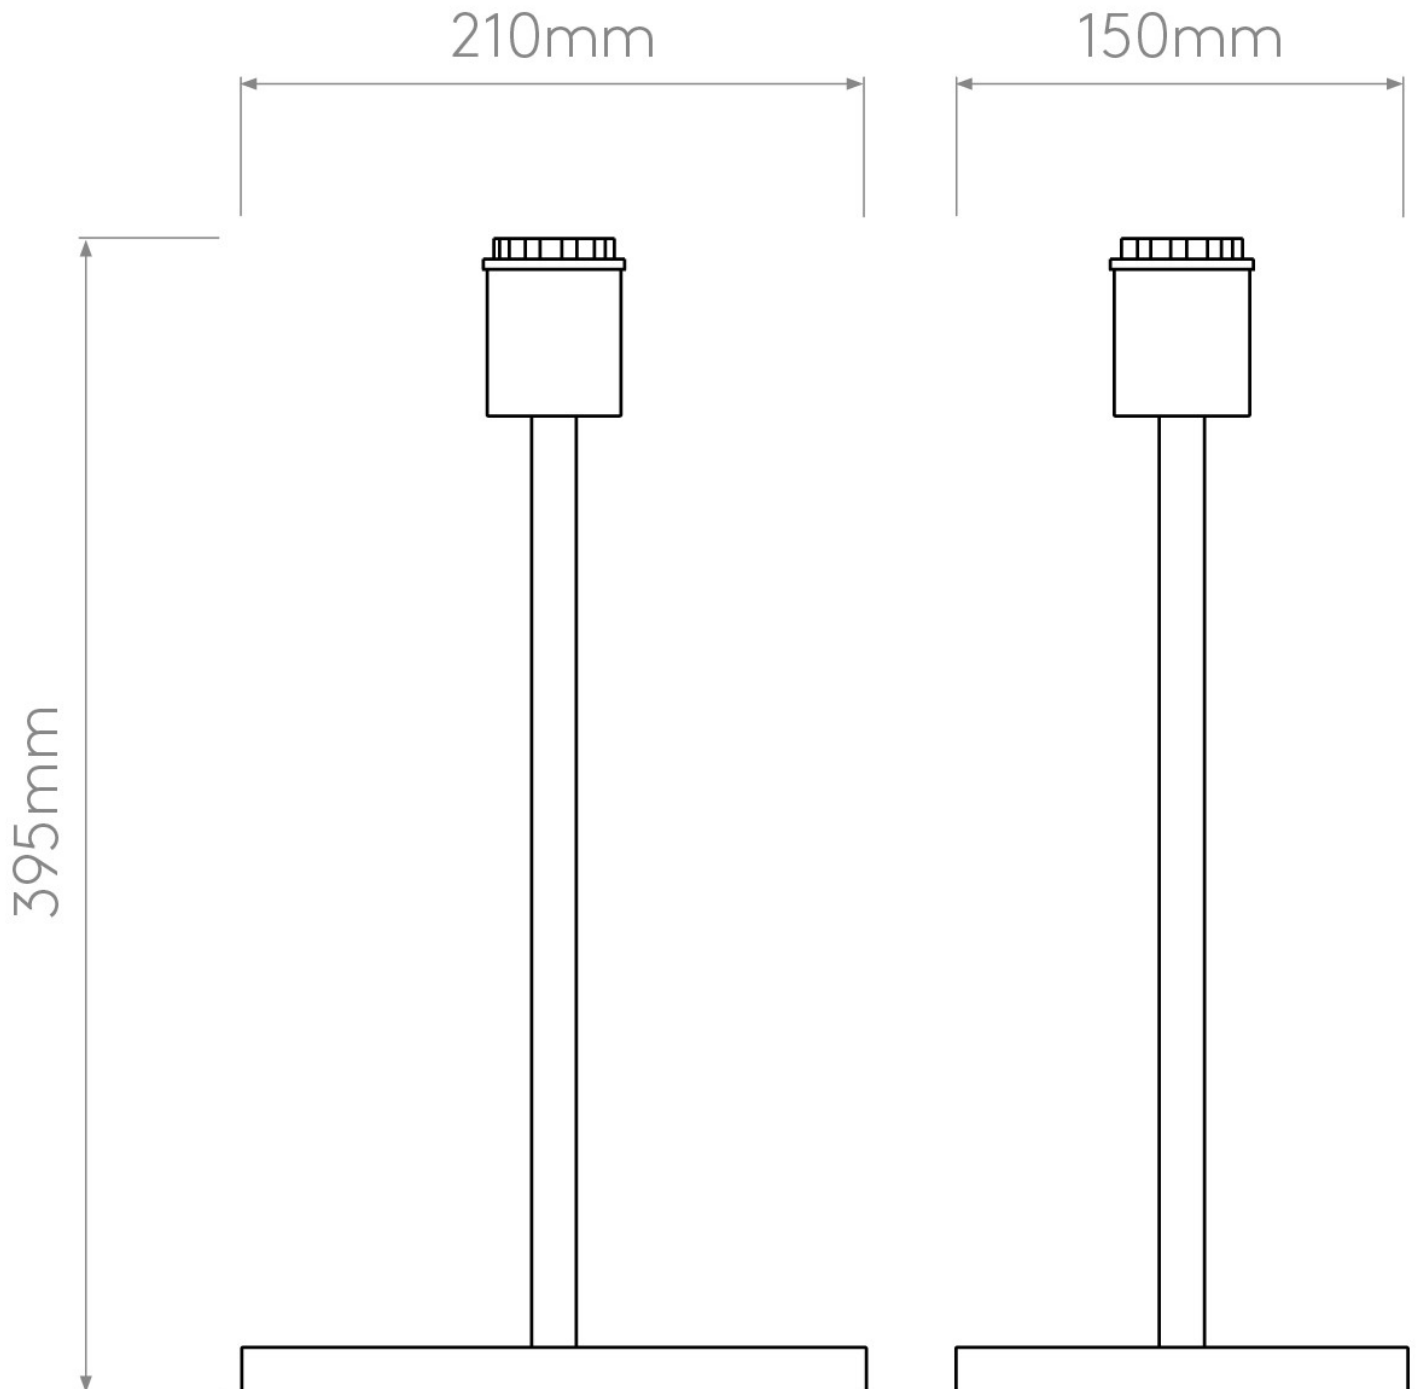

Astro Lighting - Park Lane Table 1080046 & 5001017 - Bronze Table Lamp with Putty Shade

**CONTACT**