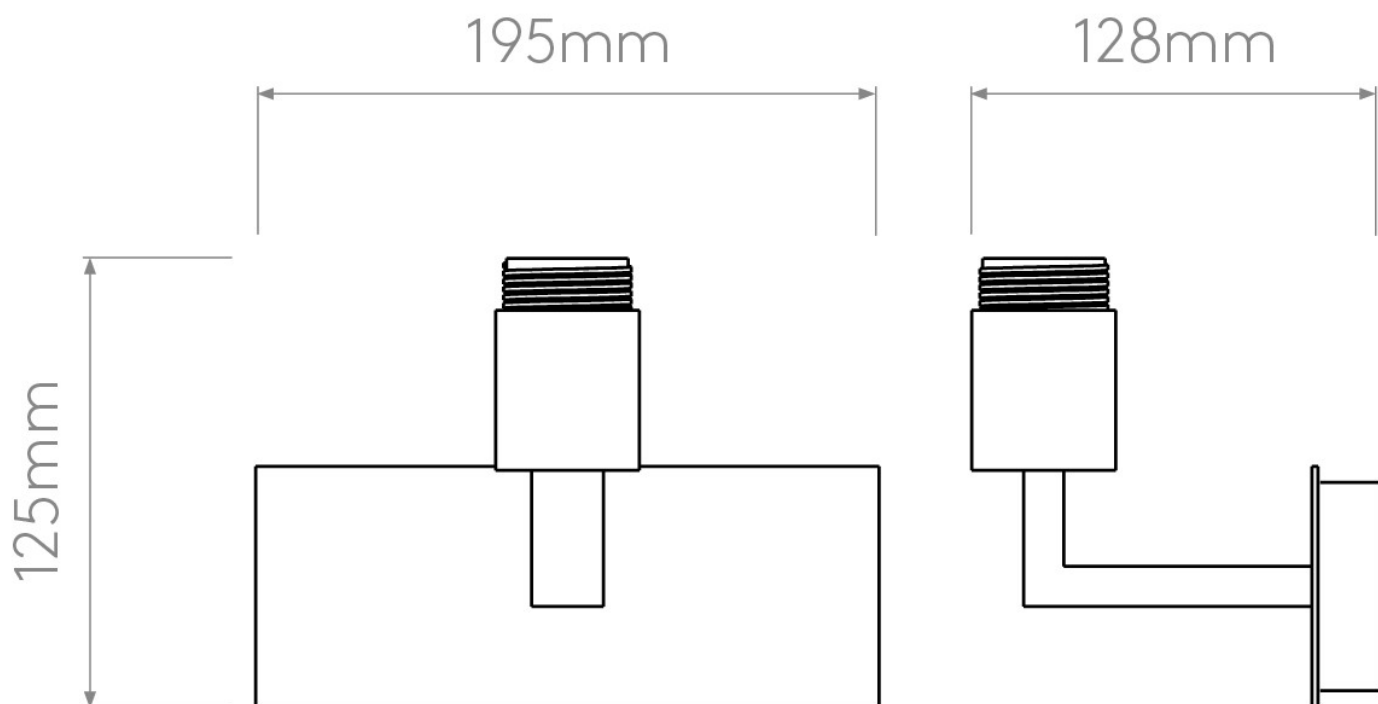

Astro Lighting - Park Lane Grande 1080045 & 5001001 - Bronze Wall Light with White Shade Included

Please note that some dimensions may vary slightly due to manufacturing tolerances, this includes cable entry and fixing holes