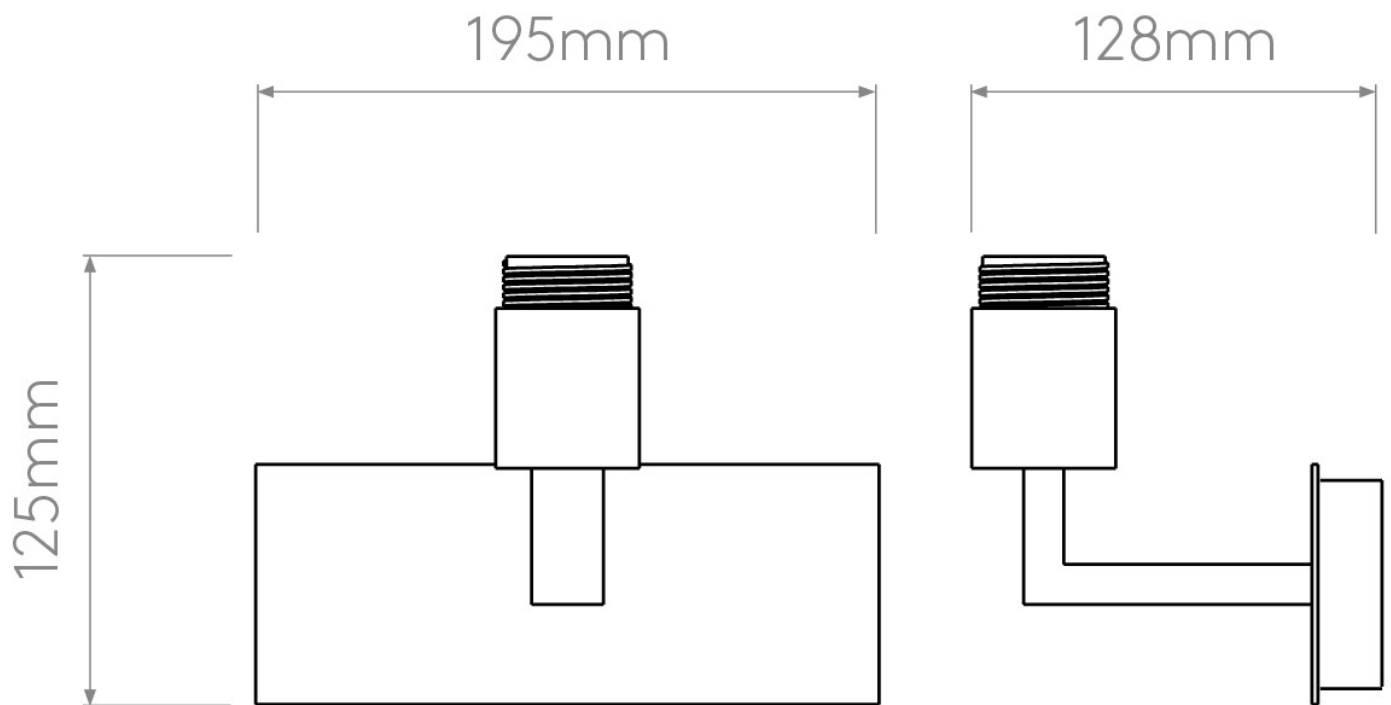

Astro Lighting - Park Lane Grande 1080045 & 5001003 - Bronze Wall Light with Black Shade Included

Please note that some dimensions may vary slightly due to manufacturing tolerances, this includes cable entry and fixing holes