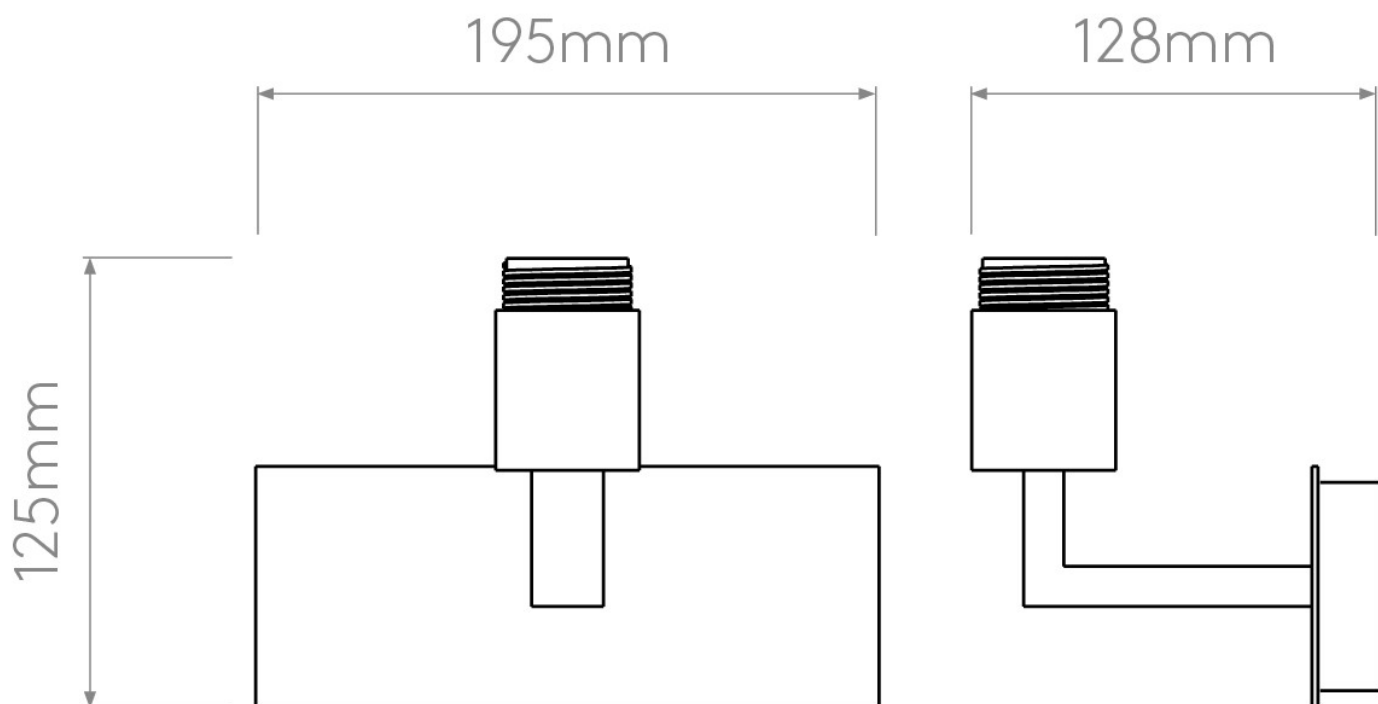

Astro Lighting - Park Lane Grande 1080045 & 5001017 - Bronze Wall Light with Putty Shade Included

Please note that some dimensions may vary slightly due to manufacturing tolerances, this includes cable entry and fixing holes