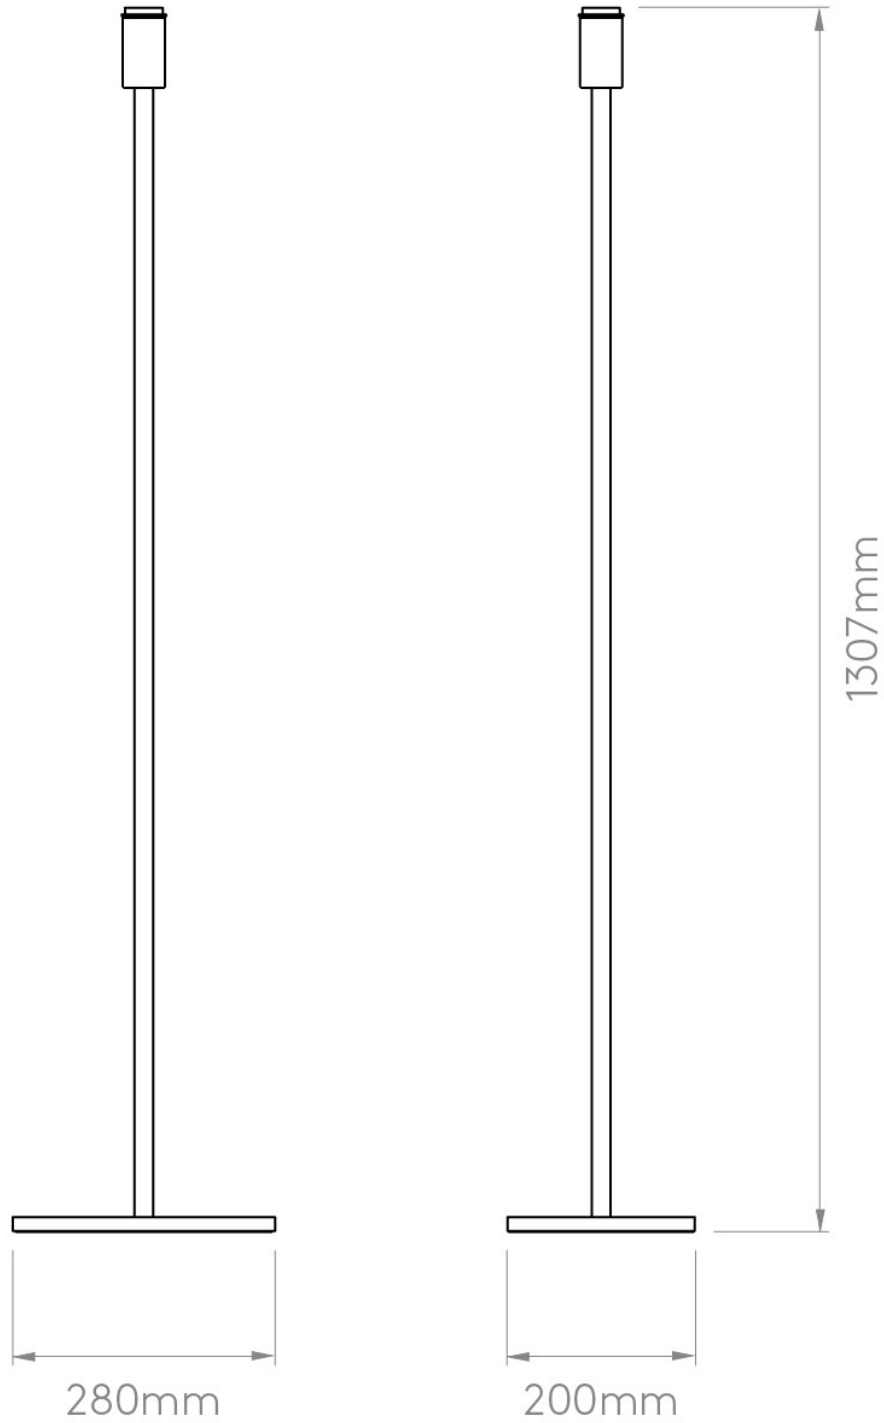

Astro Lighting - Park Lane Floor 1080047 & 5001030 - Bronze Floor Stand with Putty Shade

CONTACT