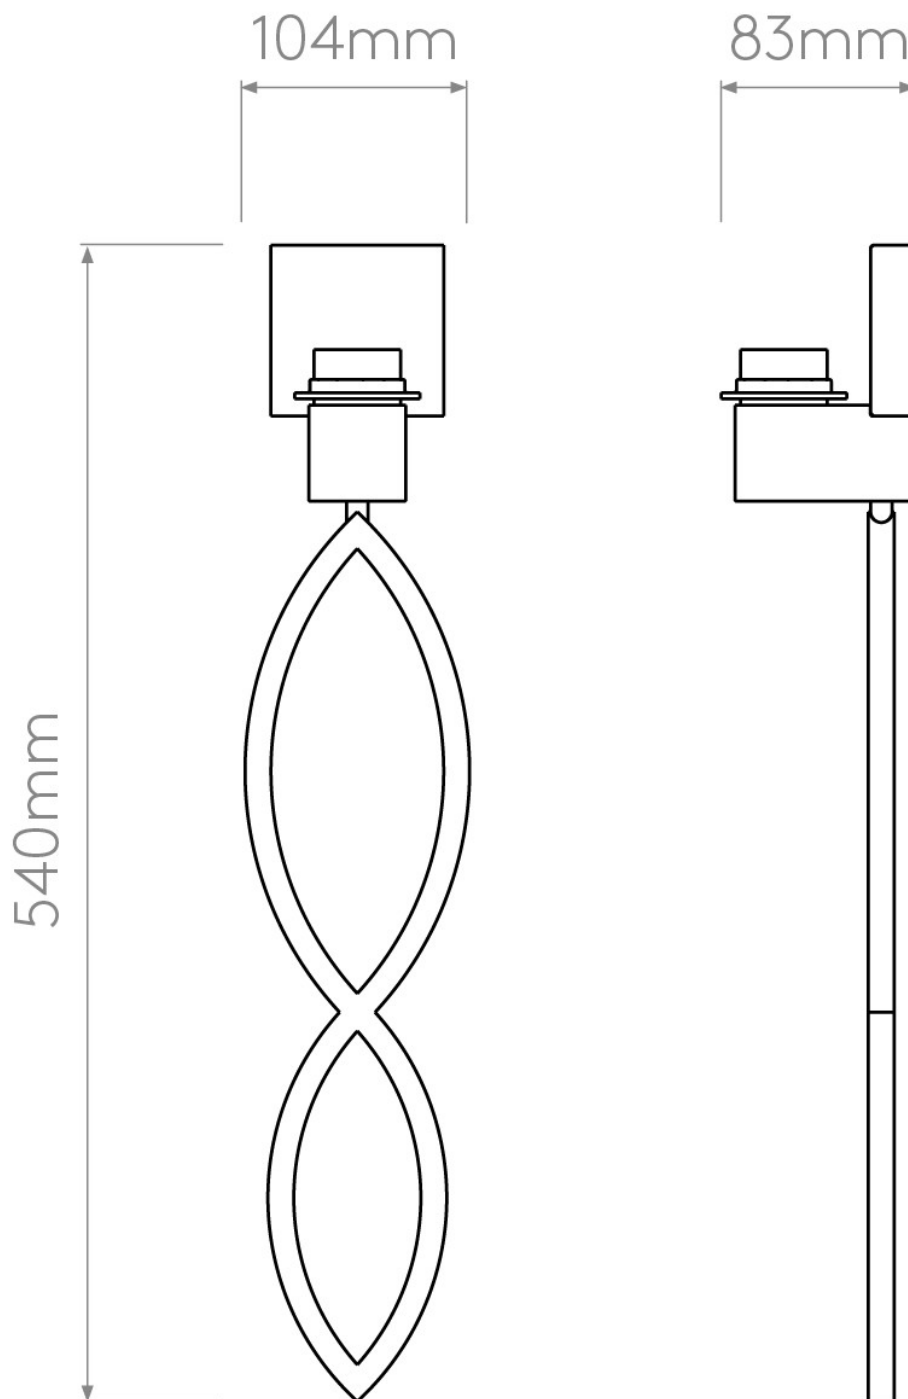

**Astro Lighting - Caserta 1349010 & 5026001 - Bronze Wall Light with White Shade Included**

Please note that some dimensions may vary slightly due to manufacturing tolerances, this includes cable entry and fixing holes