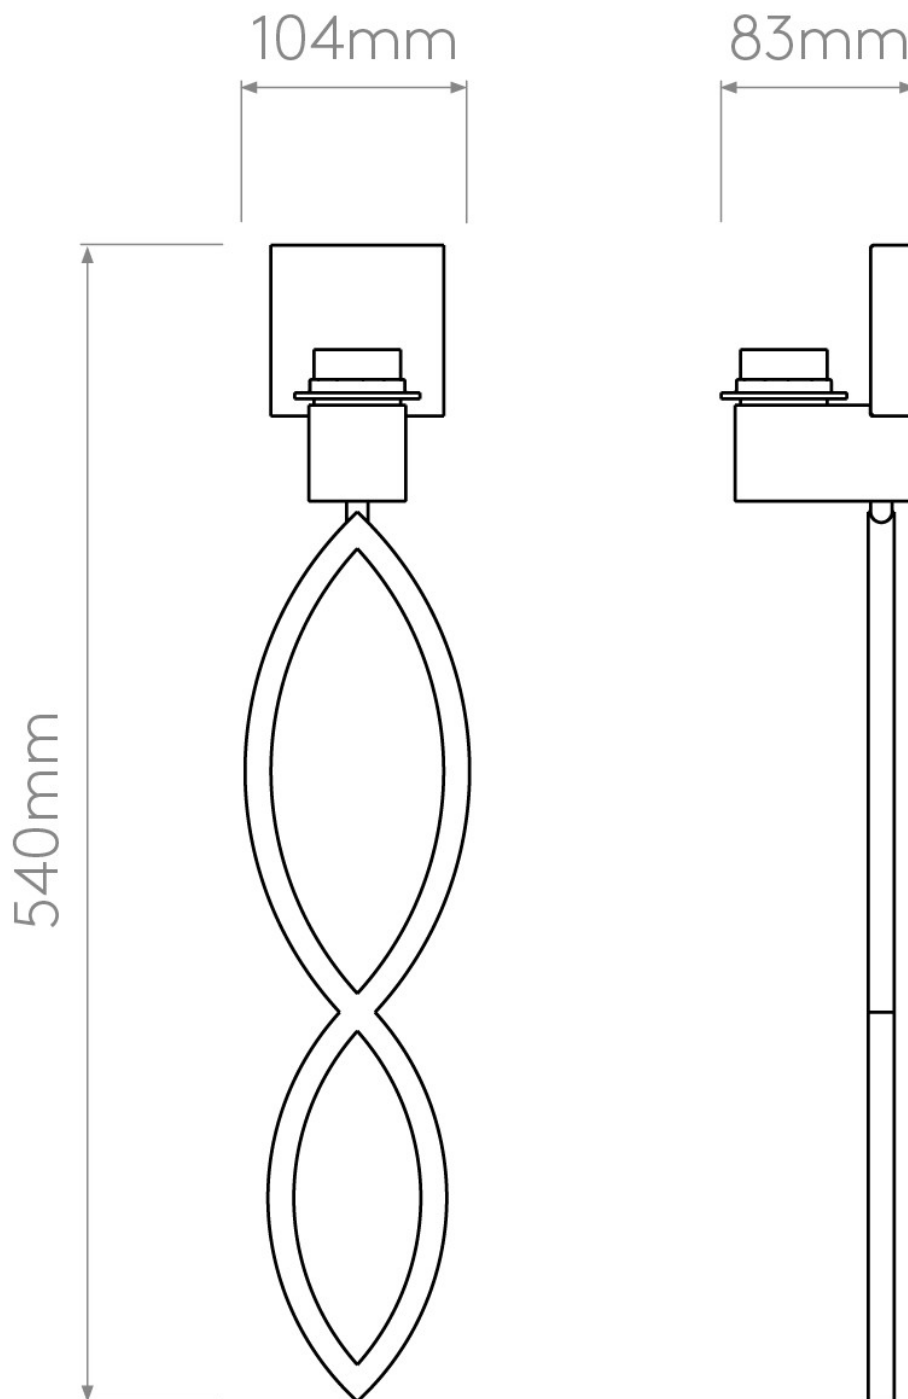

Astro Lighting - Caserta 1349010 & 5026003 - Bronze Wall Light with Oyster Shade Included

Please note that some dimensions may vary slightly due to manufacturing tolerances, this includes cable entry and fixing holes