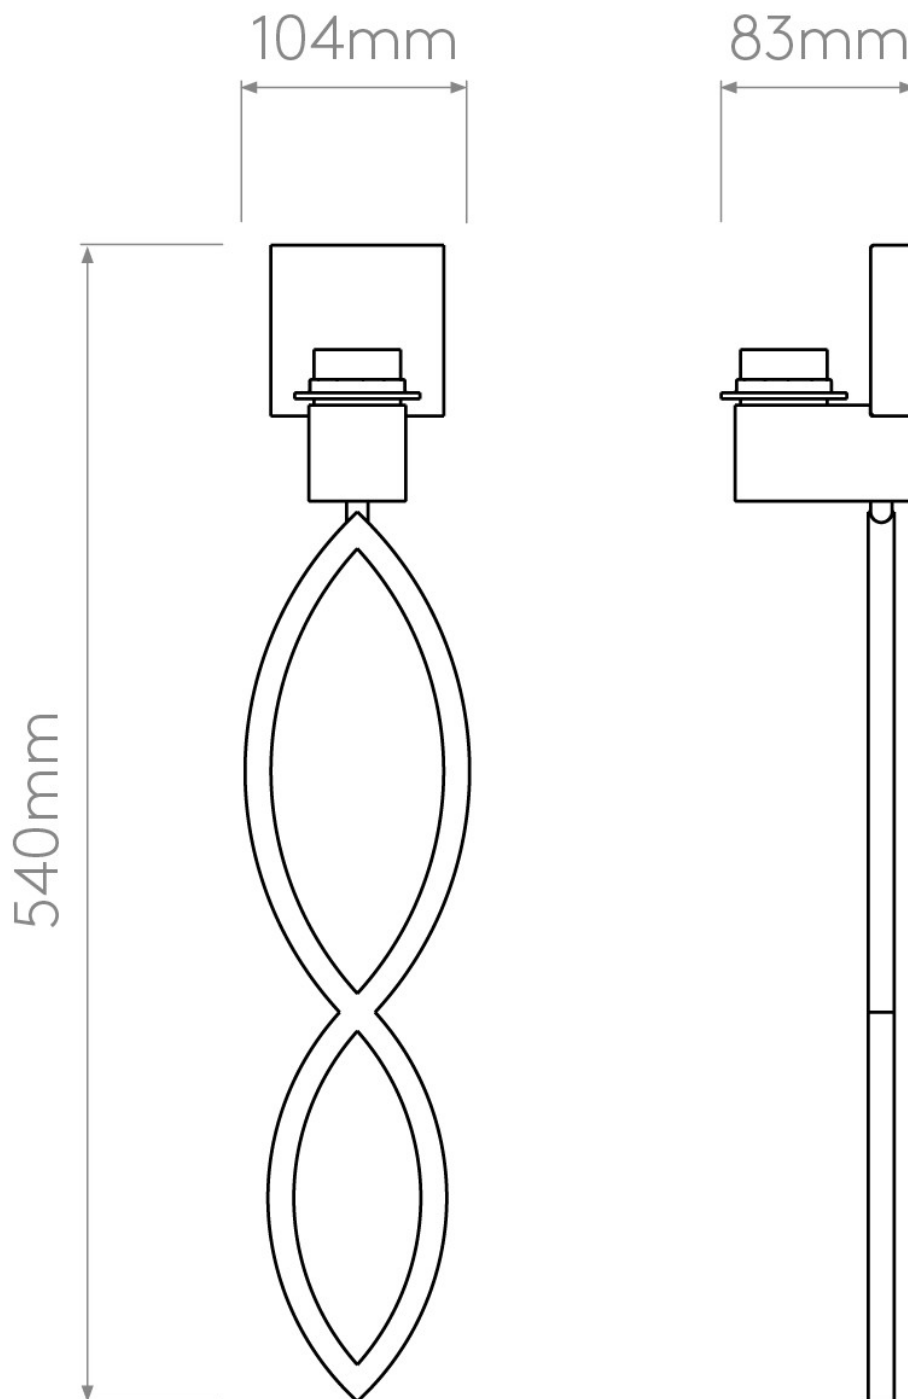

Astro Lighting - Caserta 1349010 & 5026005 - Bronze Wall Light with Putty Shade Included

Please note that some dimensions may vary slightly due to manufacturing tolerances, this includes cable entry and fixing holes