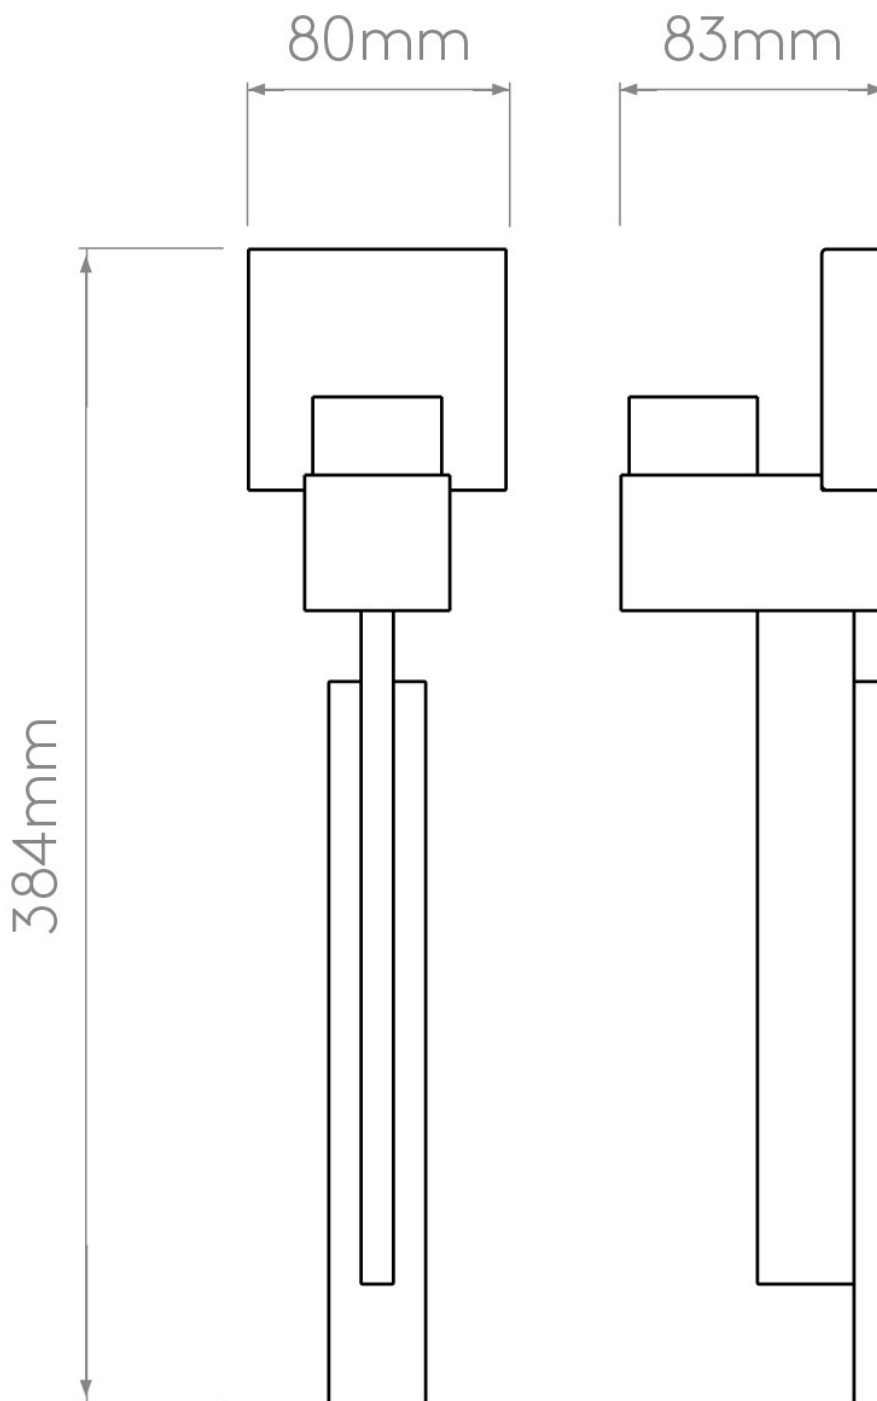

Astro Lighting - Tate 1334007 & 5026003 - Bronze Wall Light with Oyster Shade Included

Please note that some dimensions may vary slightly due to manufacturing tolerances, this includes cable entry and fixing holes