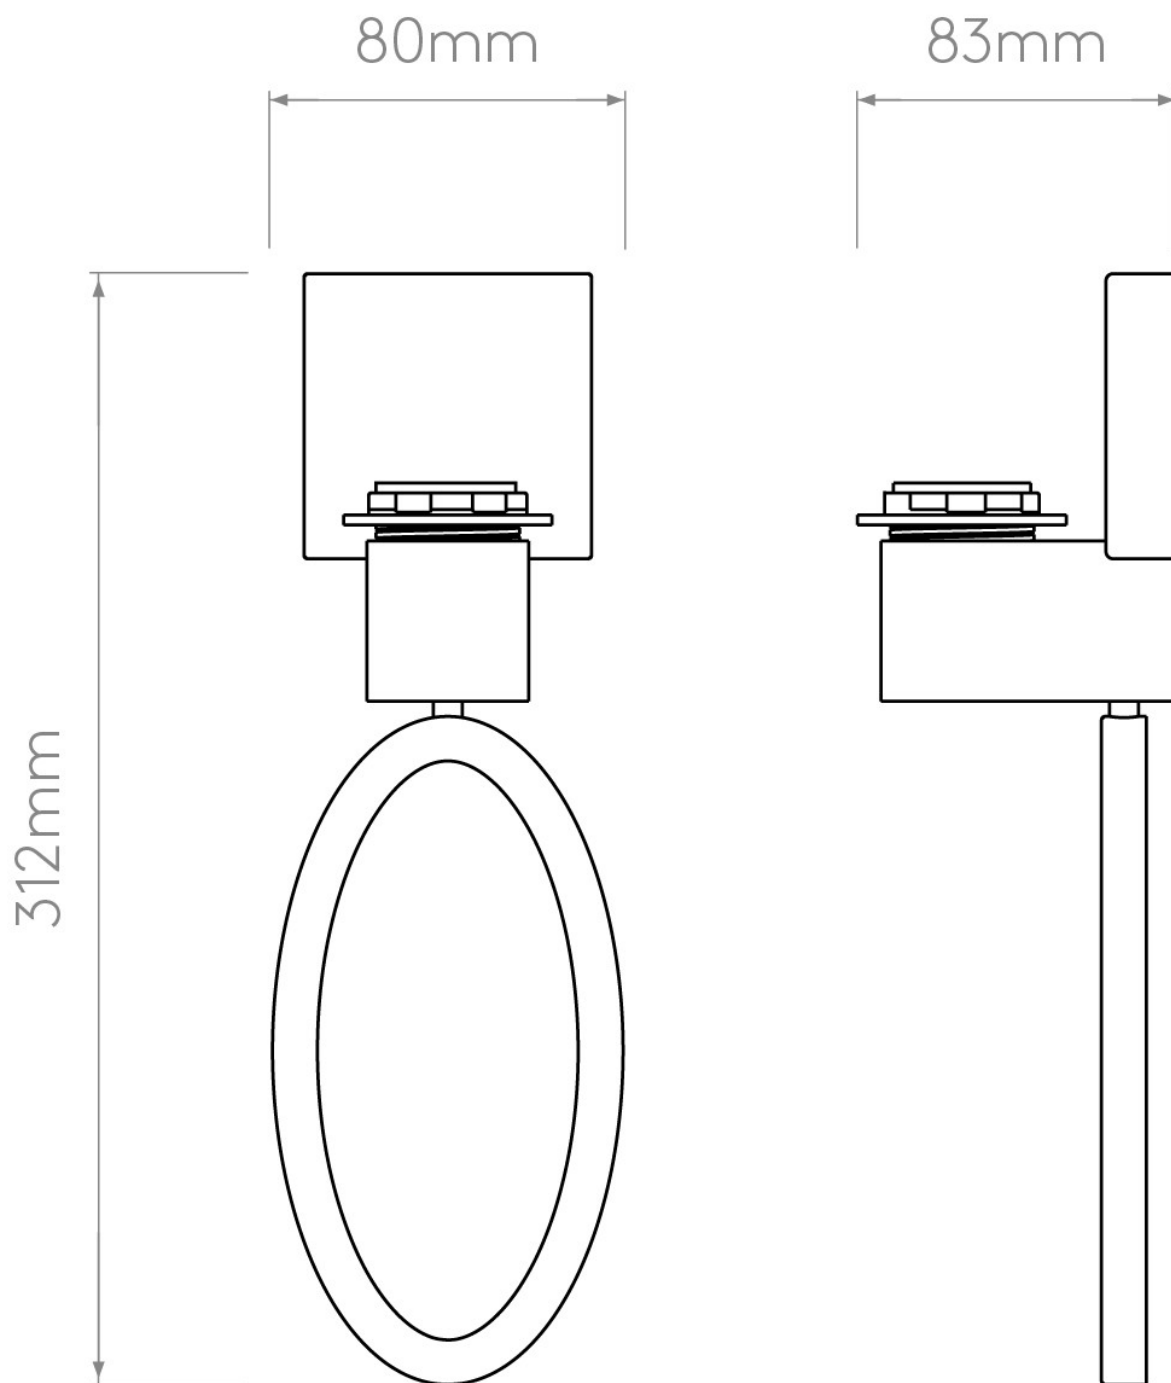

Astro Lighting - Lima 1318009 & 5026001 - Bronze Wall Light with White Shade Included

Please note that some dimensions may vary slightly due to manufacturing tolerances, this includes cable entry and fixing holes