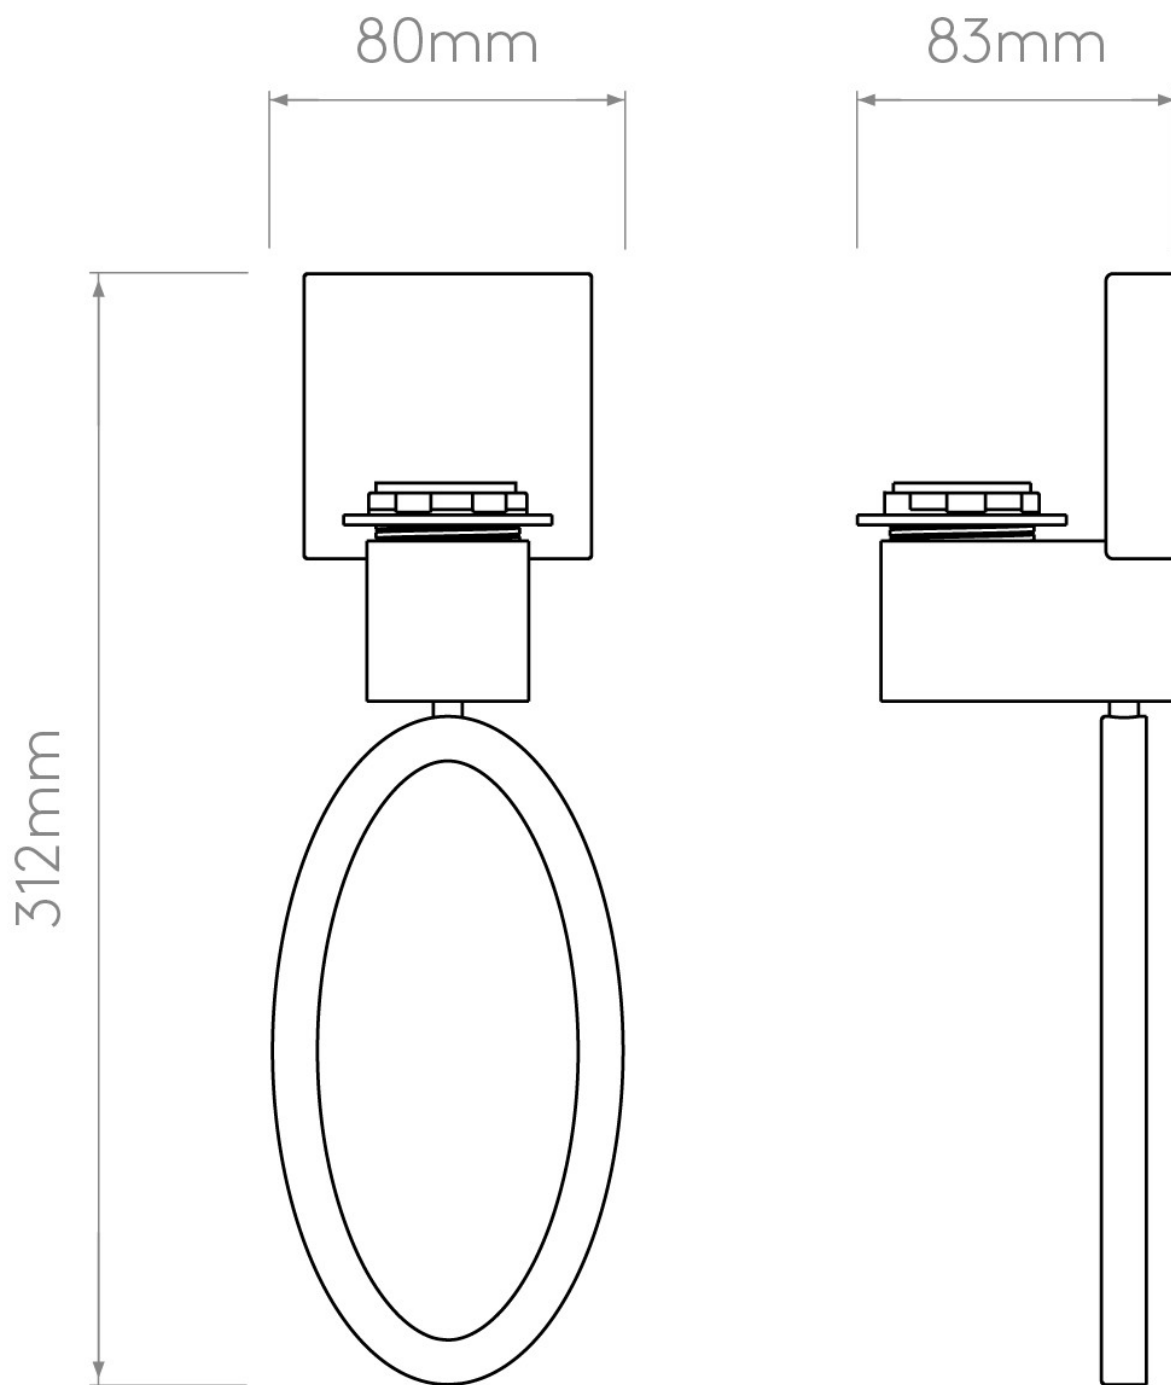

Astro Lighting - Lima 1318009 & 5026002 - Bronze Wall Light with Black Shade Included

Please note that some dimensions may vary slightly due to manufacturing tolerances, this includes cable entry and fixing holes