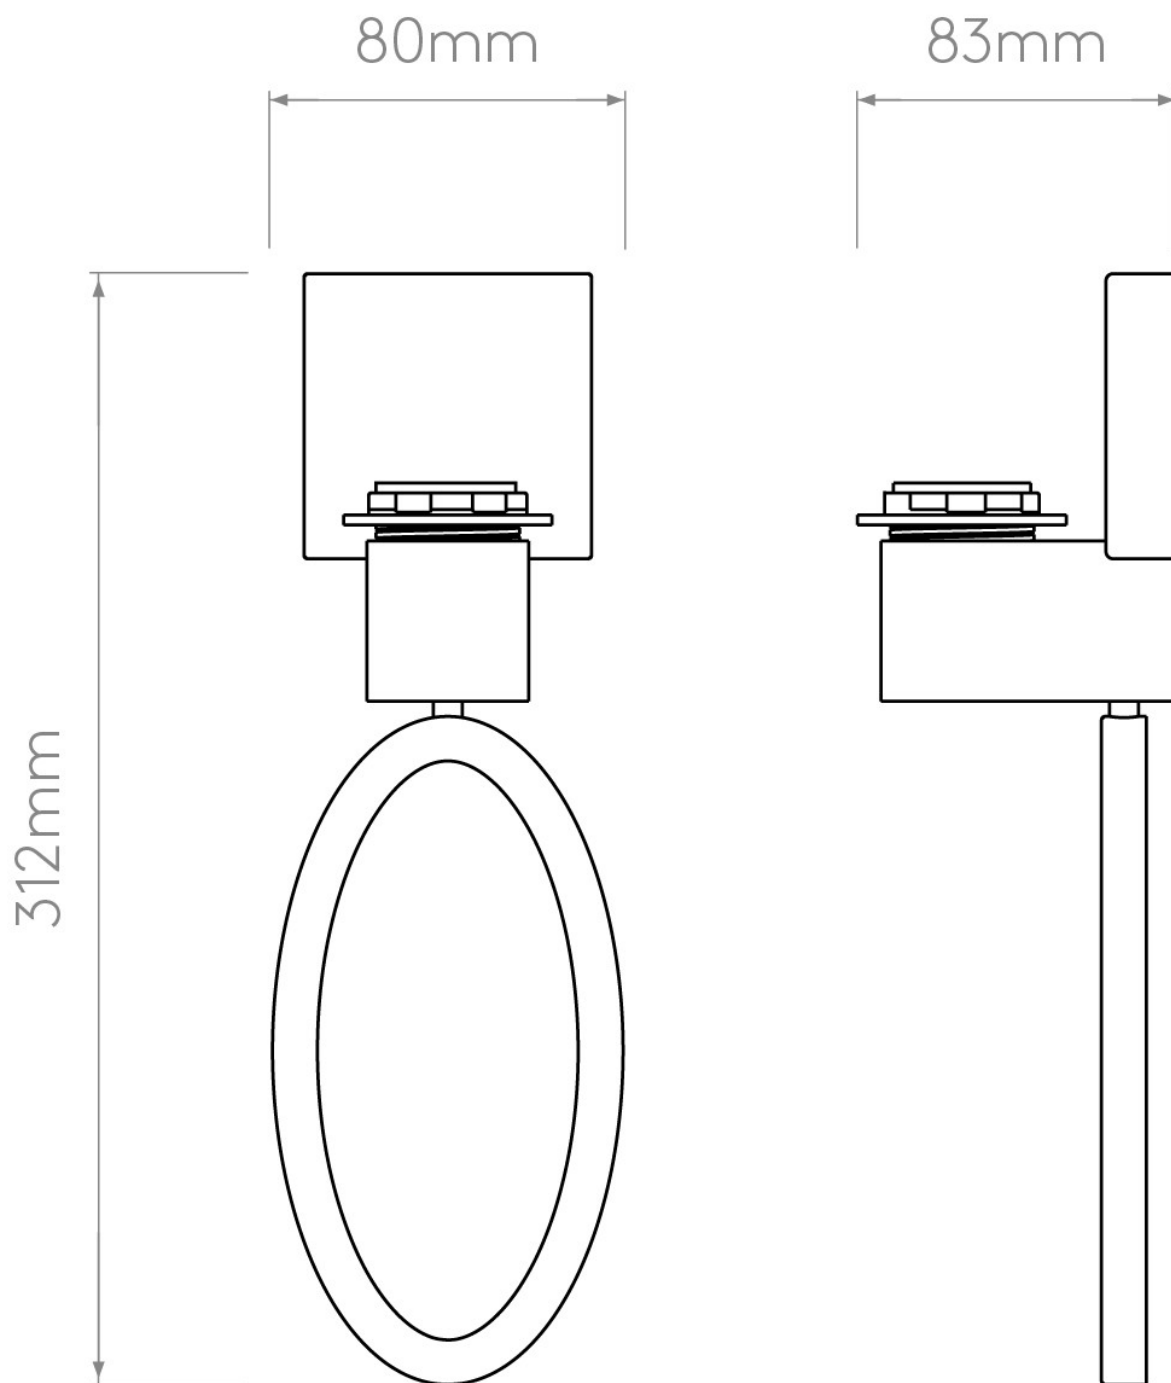

Astro Lighting - Lima 1318009 & 5026005 - Bronze Wall Light with Putty Shade Included

Please note that some dimensions may vary slightly due to manufacturing tolerances, this includes cable entry and fixing holes