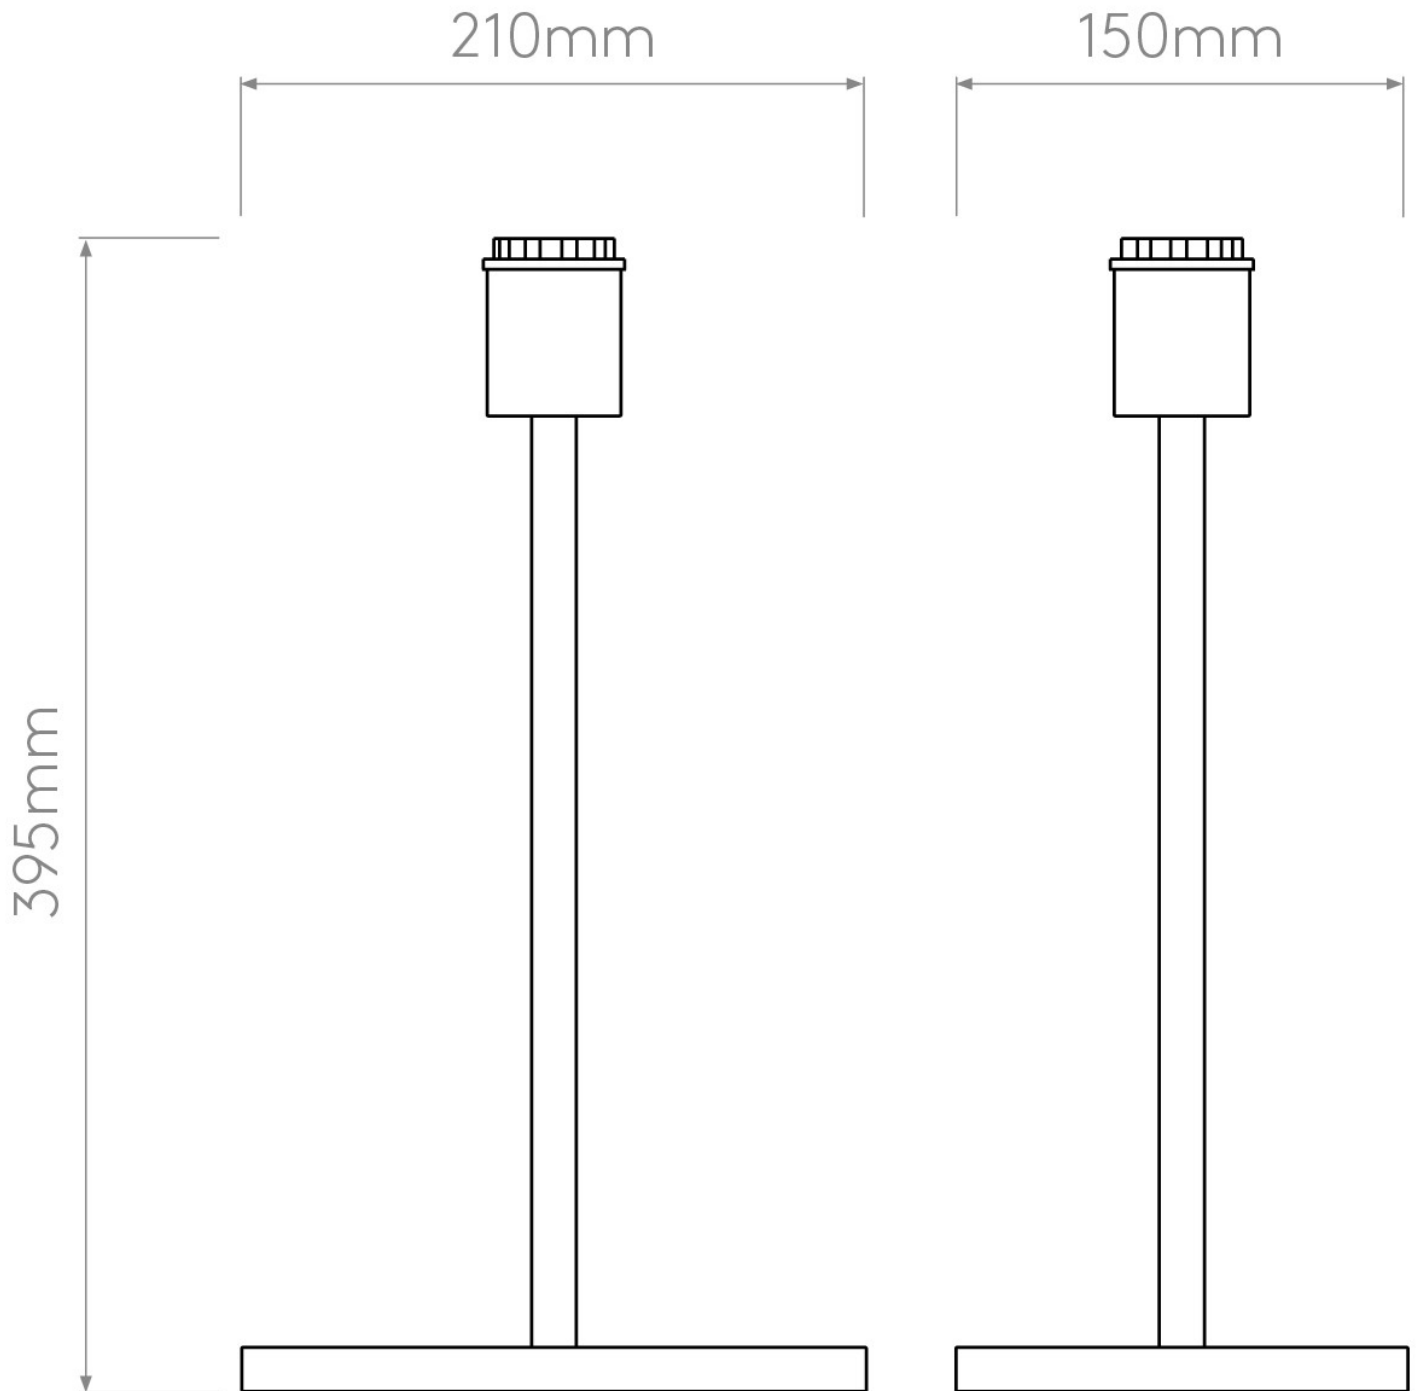

Astro Lighting - Park Lane Table 1080046 & 5034001 - Bronze Table Lamp with White Shade

CONTACT