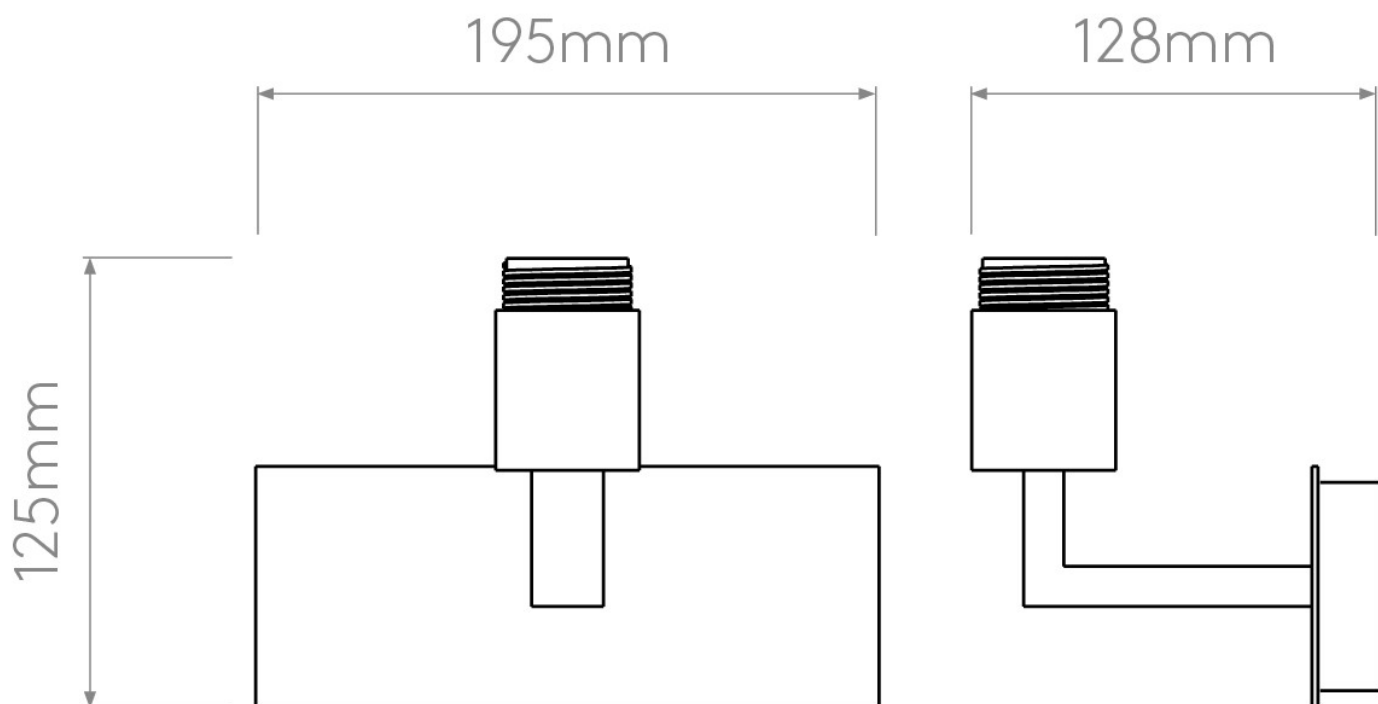

**Astro Lighting - Park Lane Grande 1080045 & 5034001 - Bronze Wall Light with White Shade Included**

Please note that some dimensions may vary slightly due to manufacturing tolerances, this includes cable entry and fixing holes