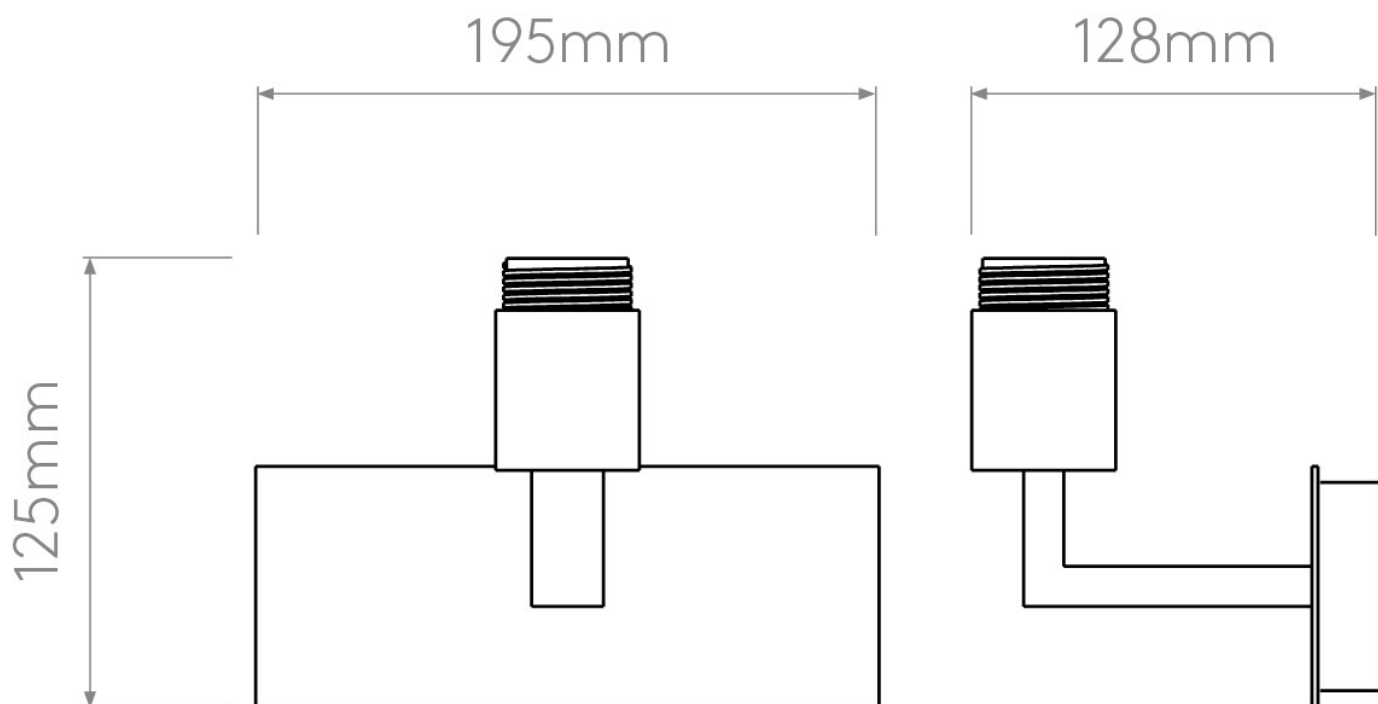

**Astro Lighting - Park Lane Grande 1080045 & 5034004 - Bronze Wall Light with Putty Shade Included**

Please note that some dimensions may vary slightly due to manufacturing tolerances, this includes cable entry and fixing holes