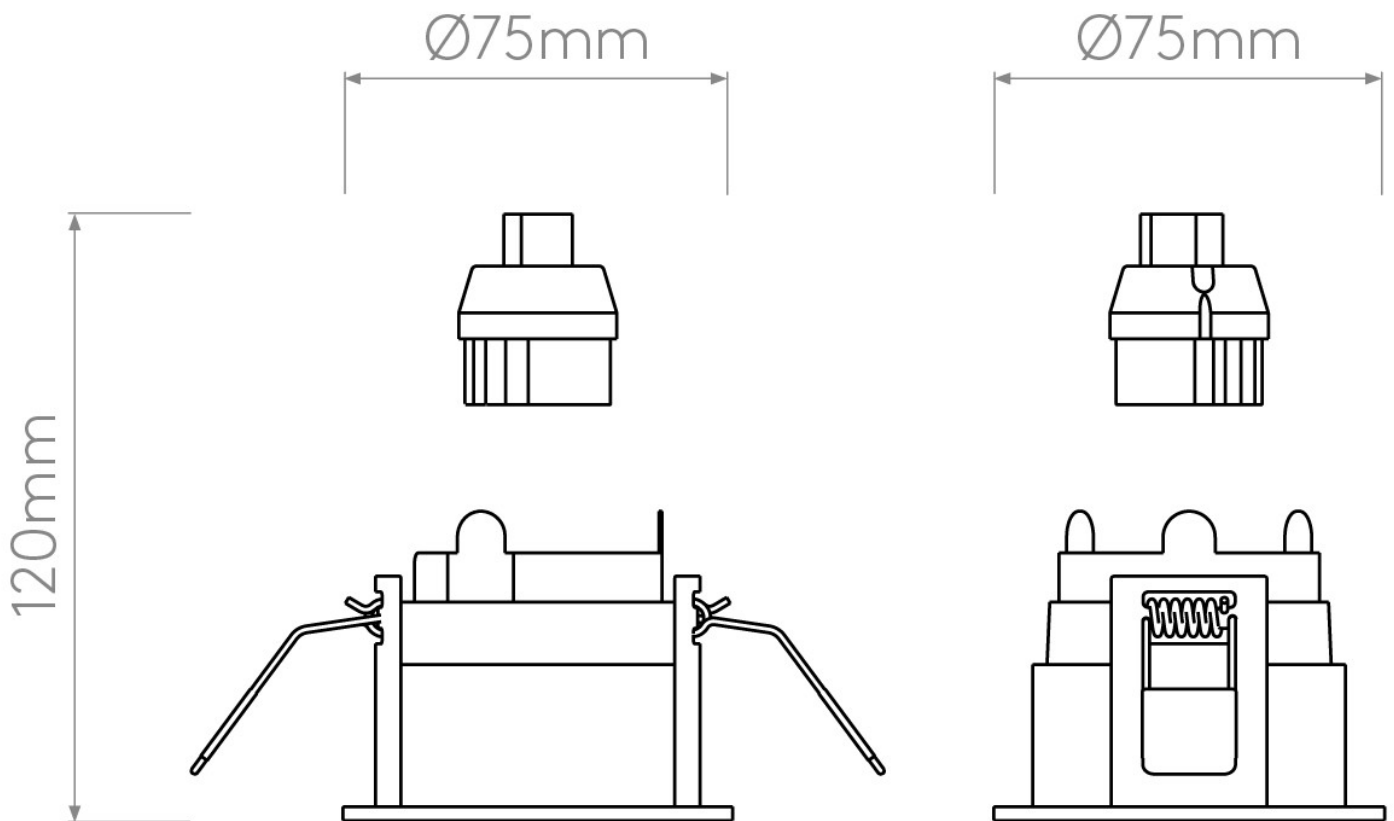

Astro Lighting - Pinhole Slimline Round Fixed 1434001 - IP65 Fire Rated Matt White Downlight/Recessed

Please note that some dimensions may vary slightly due to manufacturing tolerances, this includes cable entry and fixing holes