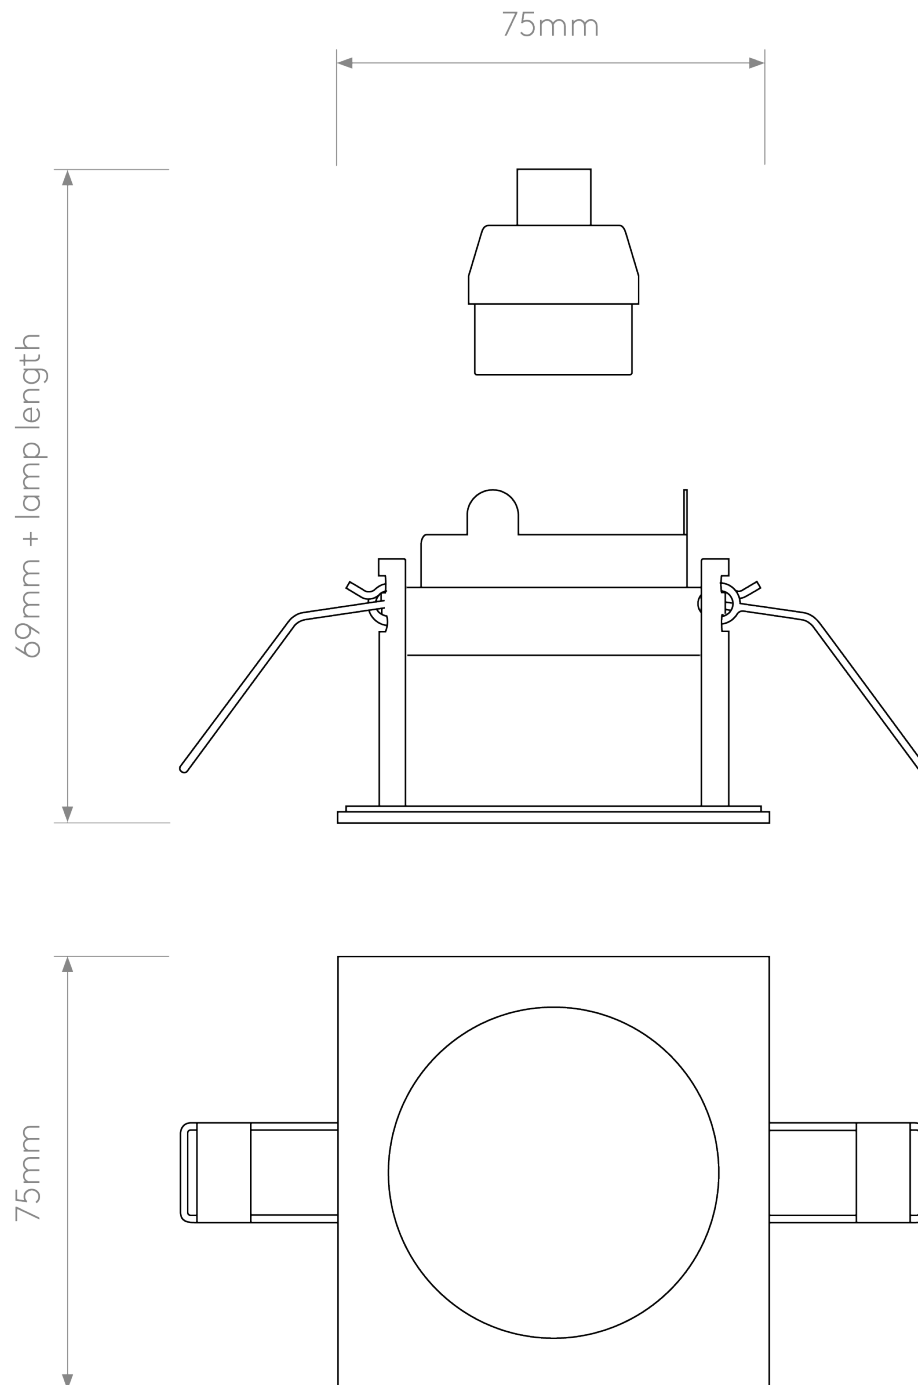

Astro Lighting - Pinhole Slimline Square Fixed 1434002 - IP65 Fire Rated Matt White Downlight/Recessed

**CONTACT**