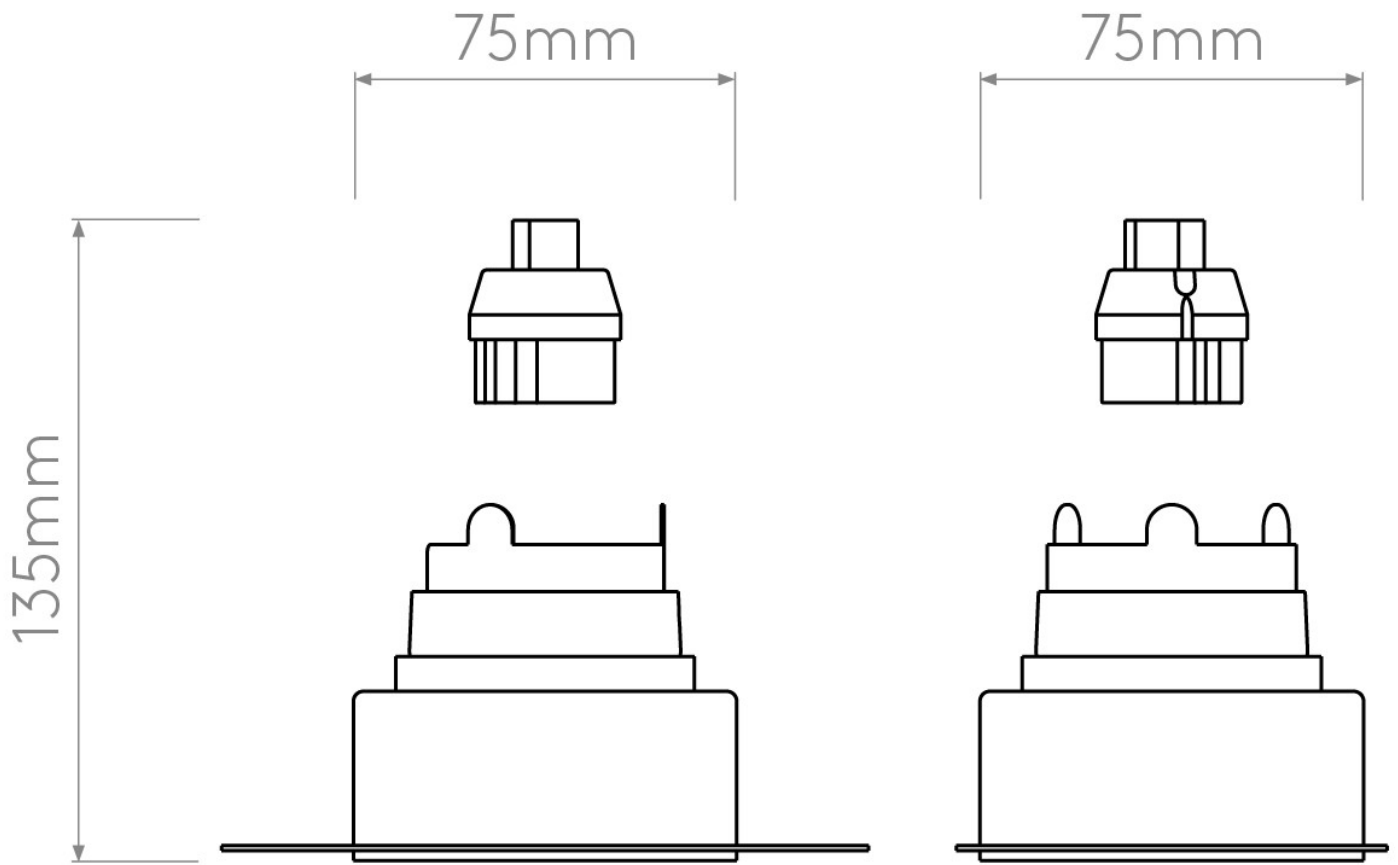

astro

firstchoicelighting®

Astro Lighting - Trimless Square Fixed 1248018 - Matt White Downlight/Recessed

CONTACT