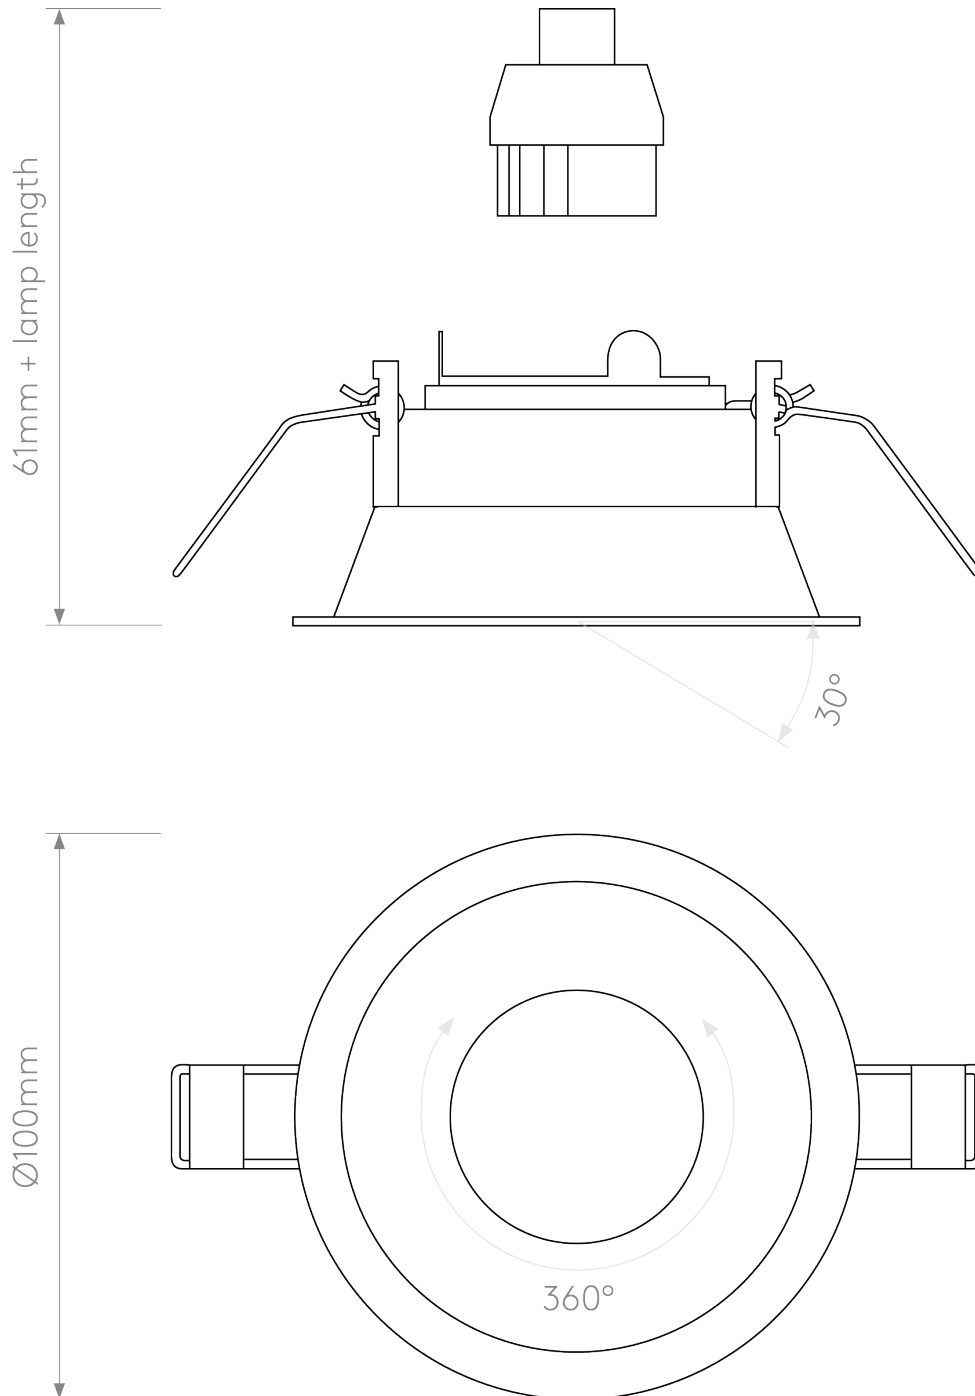

Astro Lighting - Minima Slimline Round Adjustable 1249041 - Fire Rated Matt Black Downlight/Recessed

CONTACT