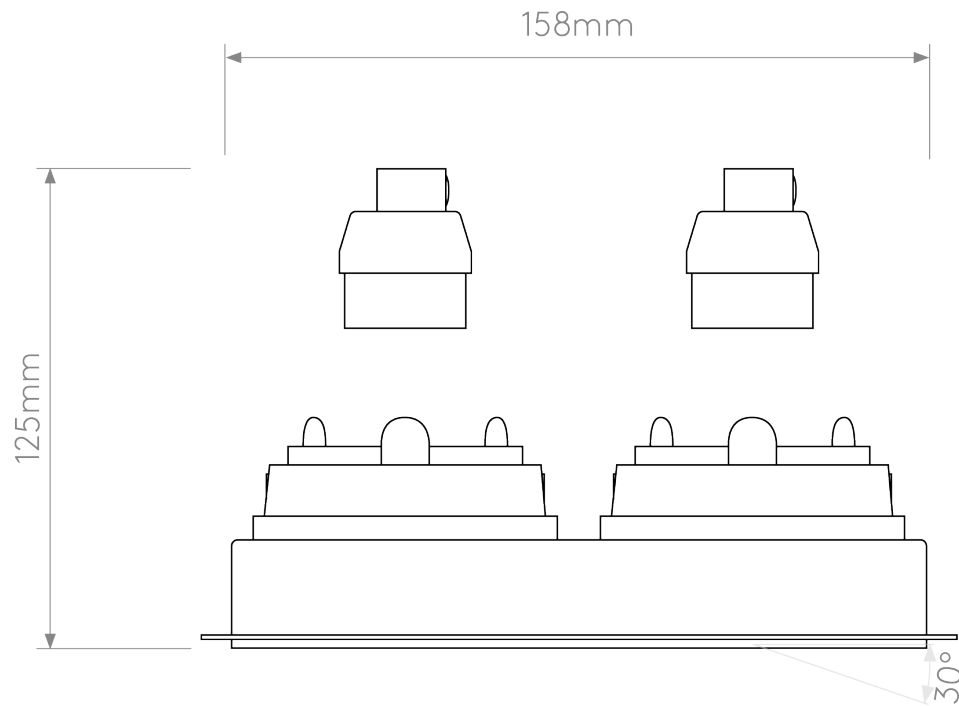

Astro Lighting - Trimless Square Twin Adjustable 1248022 - Matt White Downlight/Recessed

CONTACT