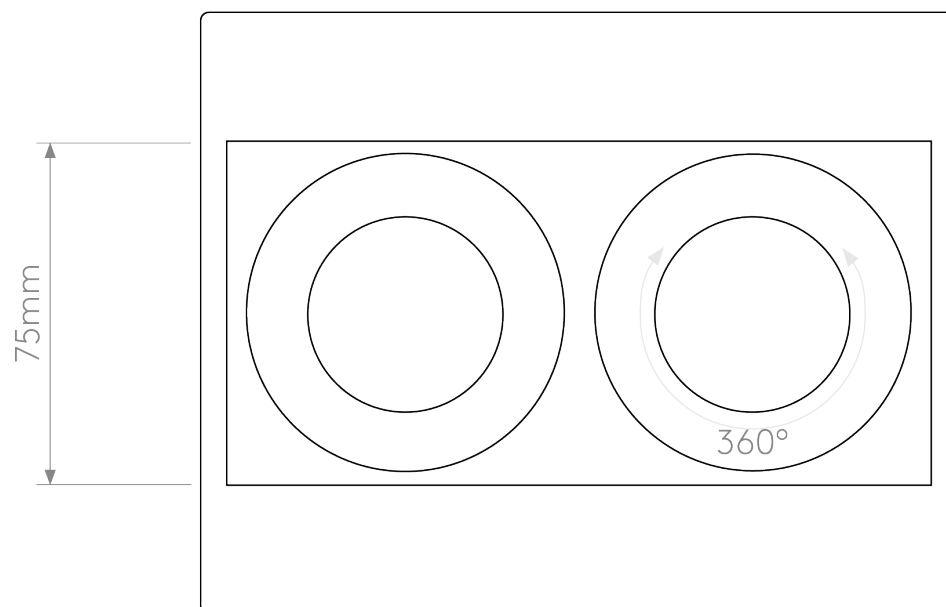

Astro Lighting - Trimless Square Twin Adjustable 1248022 - Matt White Downlight/Recessed

CONTACT