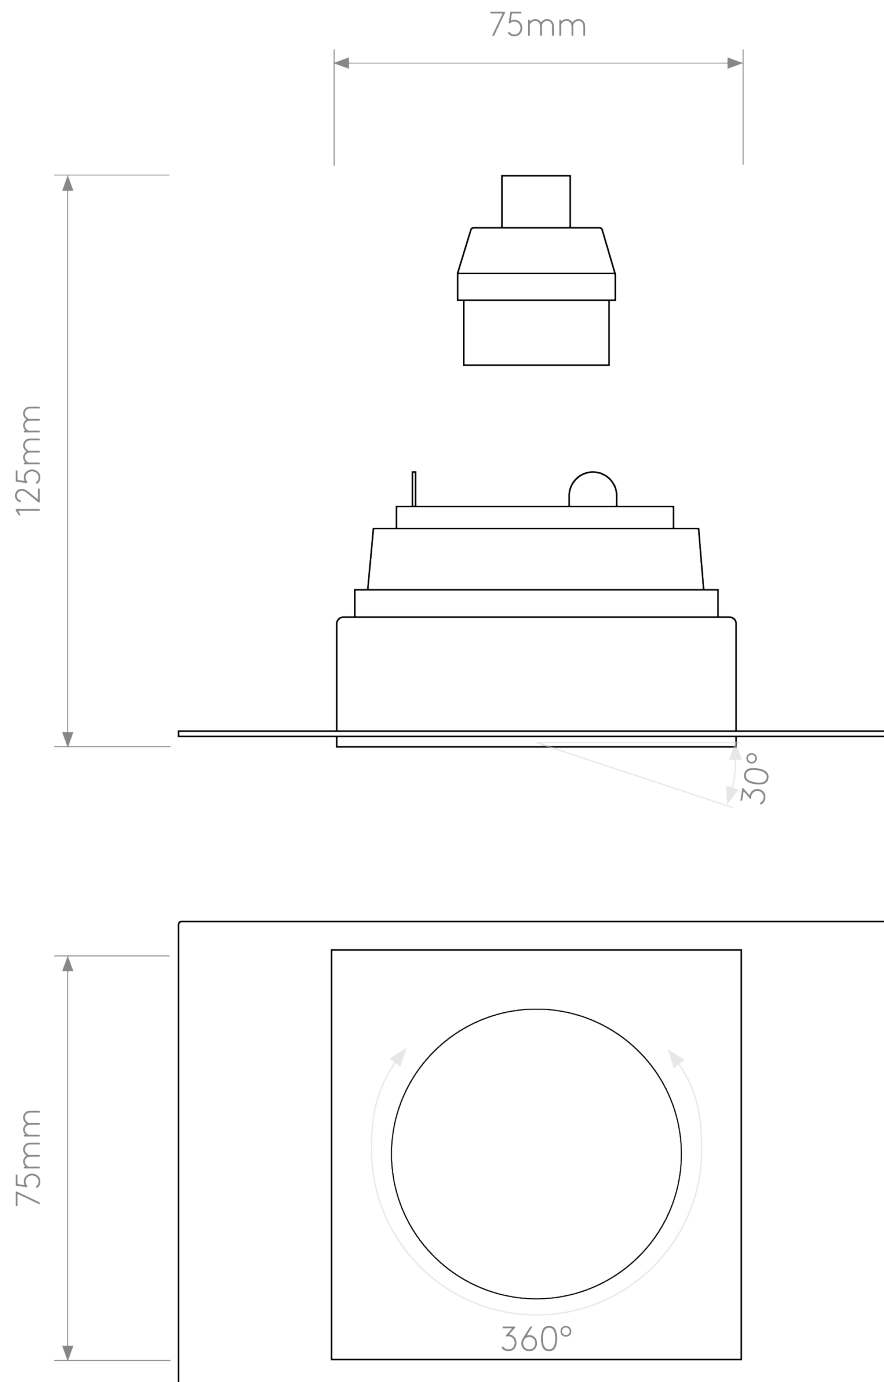

Astro Lighting - Trimless Square Adjustable 1248020 - Matt White Downlight/Recessed

CONTACT