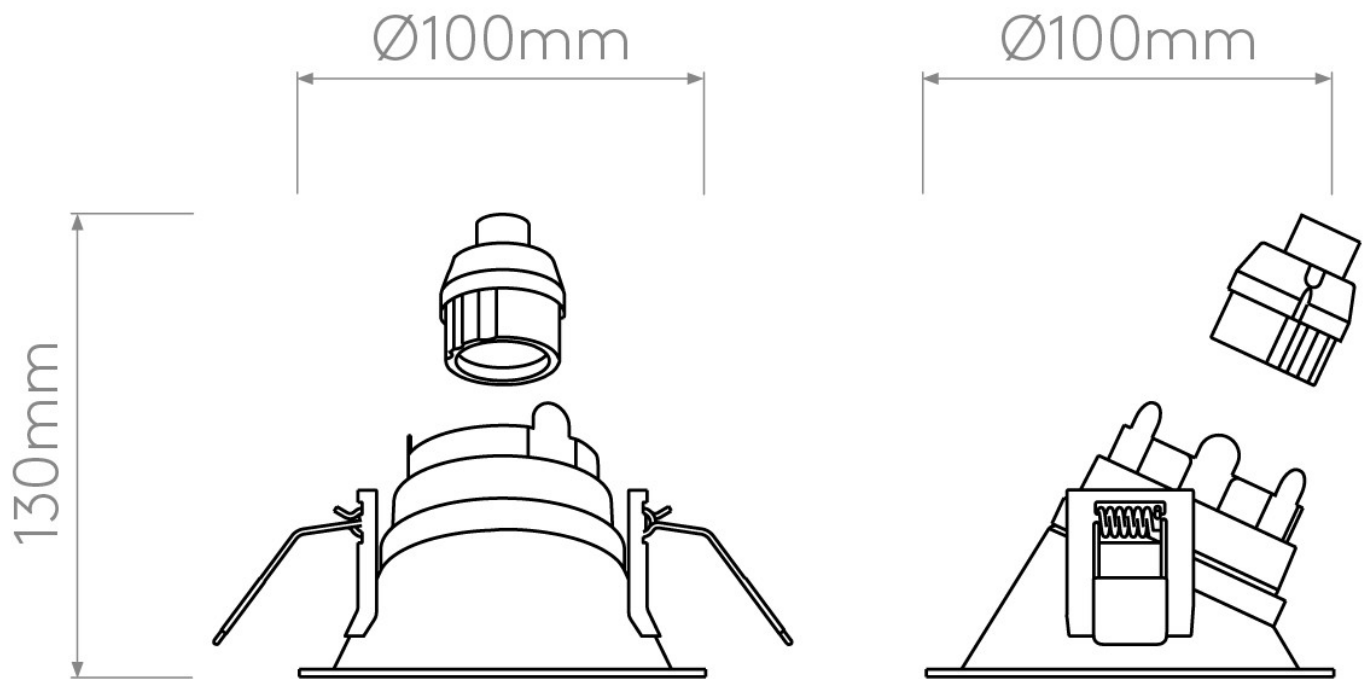

Astro Lighting - Minima Slimline 25 1249036 - IP65 Fire Rated Matt White Downlight/Recessed

Please note that some dimensions may vary slightly due to manufacturing tolerances, this includes cable entry and fixing holes