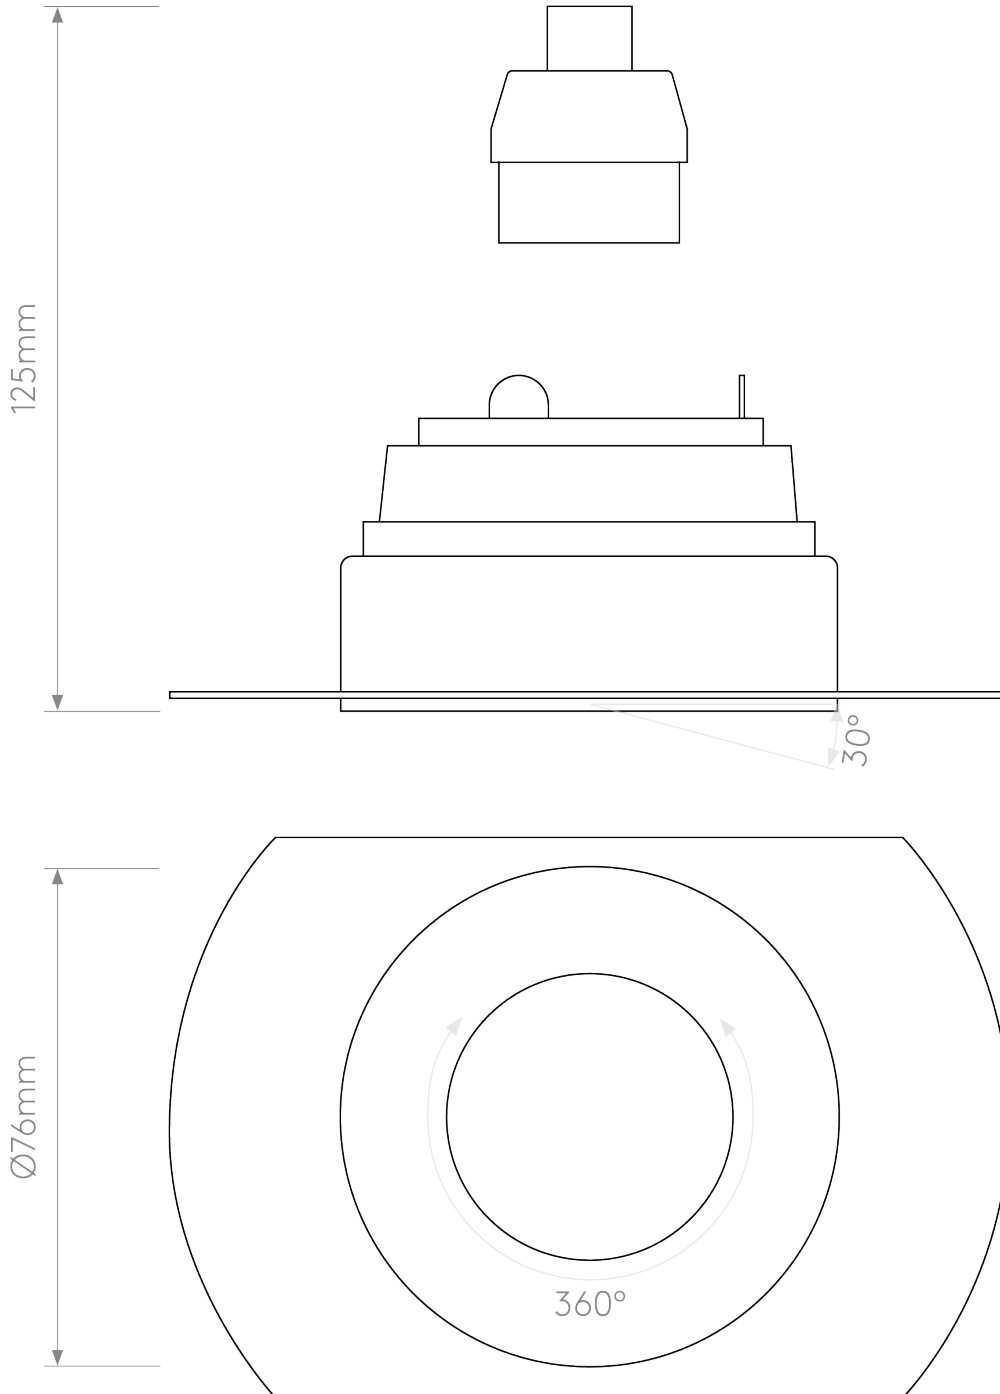

Astro Lighting - Trimless Round Adjustable 1248024 - Matt White Downlight/Recessed

**CONTACT**