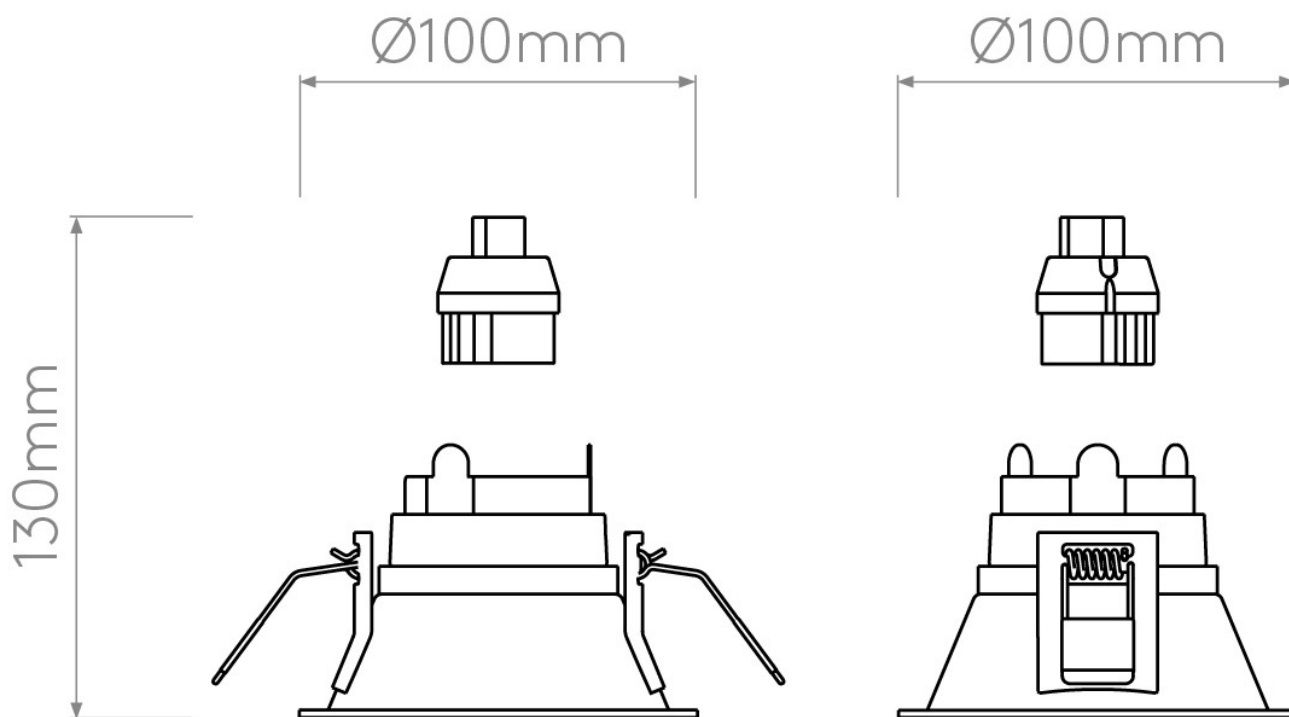

Astro Lighting - Minima Round Fixed 1249035 - IP65 Fire Rated Matt Black Downlight/Recessed

Please note that some dimensions may vary slightly due to manufacturing tolerances, this includes cable entry and fixing holes