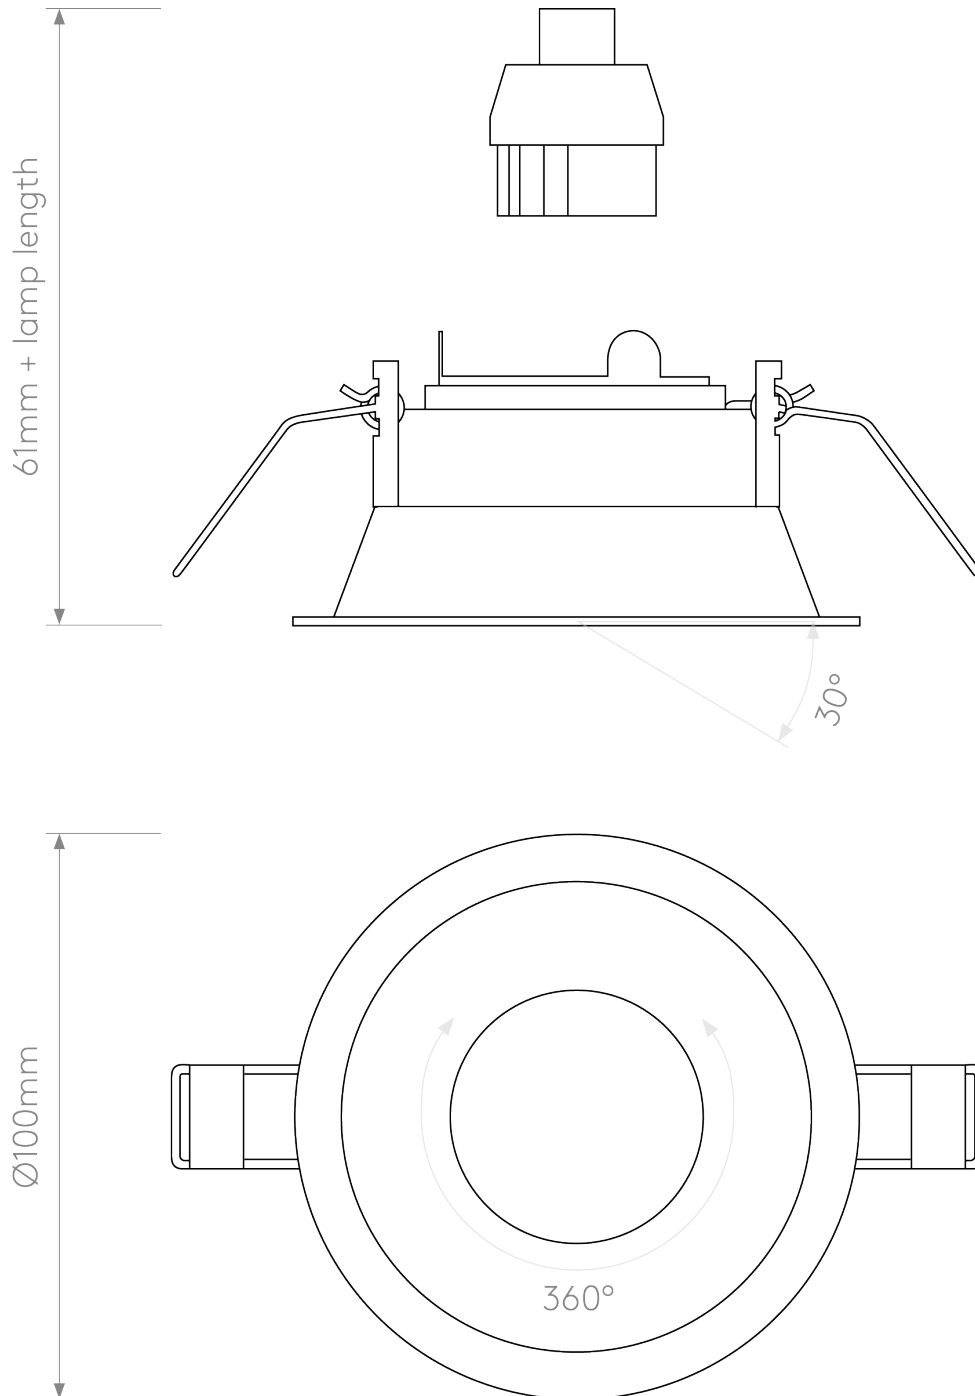

Astro Lighting - Minima Slimline Round Adjustable 1249040 - Fire Rated Matt White Downlight/Recessed

**CONTACT**