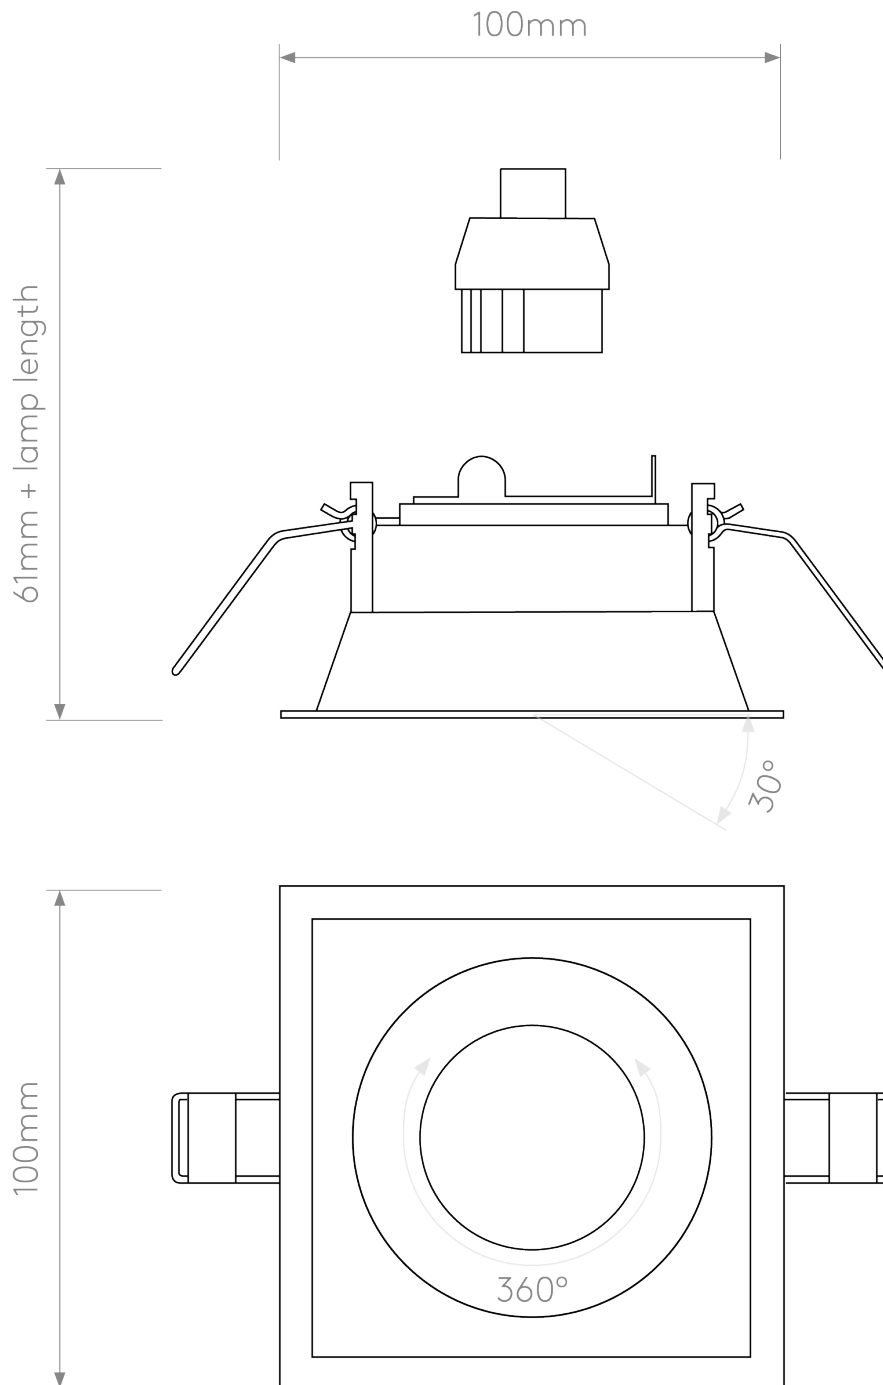

Astro Lighting - Minima Square Adjustable 1249042 - Fire Rated Matt White Downlight/Recessed

CONTACT