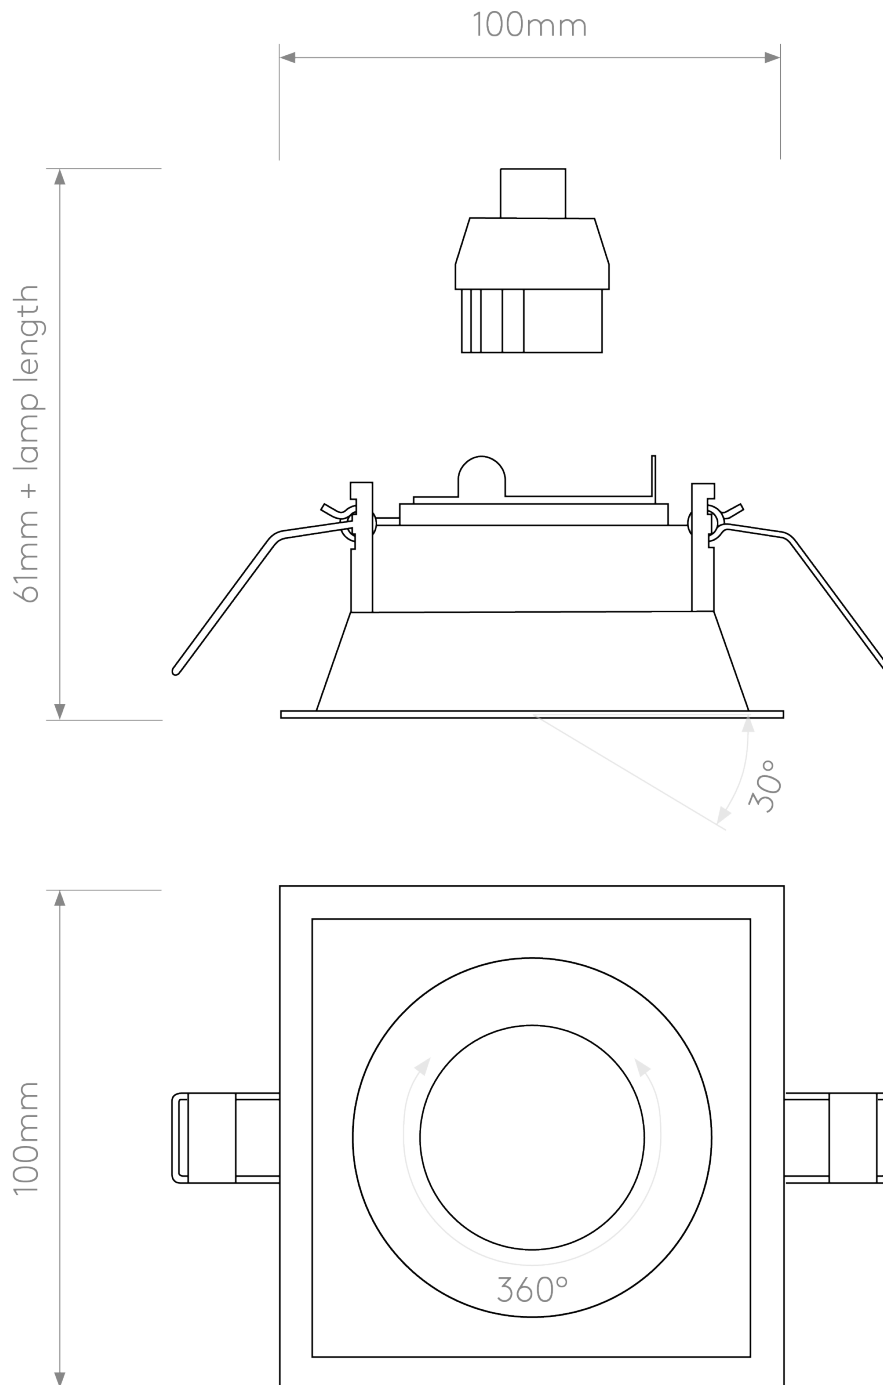

Astro Lighting - Minima Square Adjustable 1249043 - Fire Rated Matt Black Downlight/Recessed

**CONTACT**