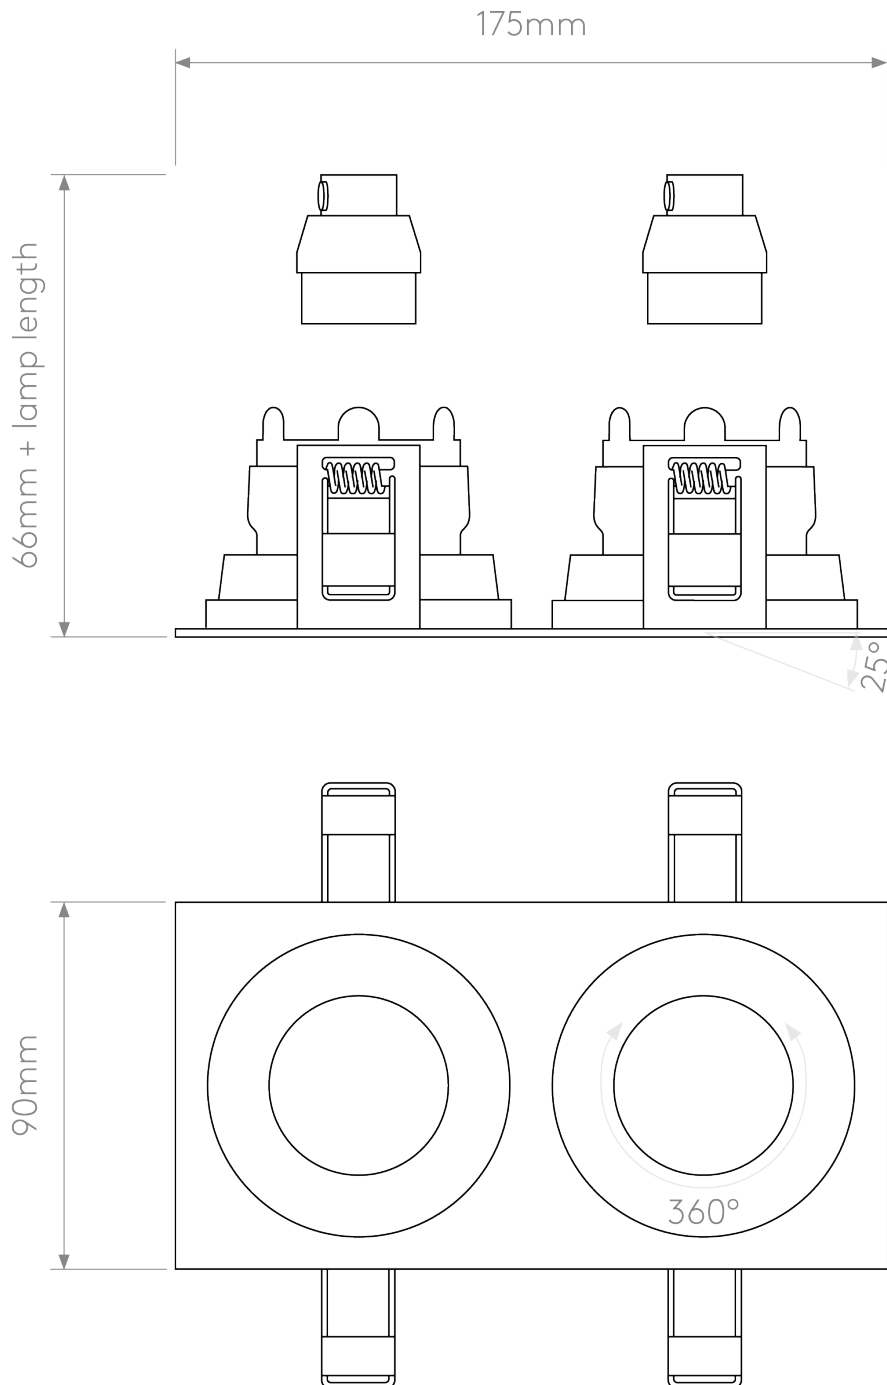

Astro Lighting - Pinhole Square Twin Adjustable 1434005 - Matt White Downlight/Recessed

CONTACT