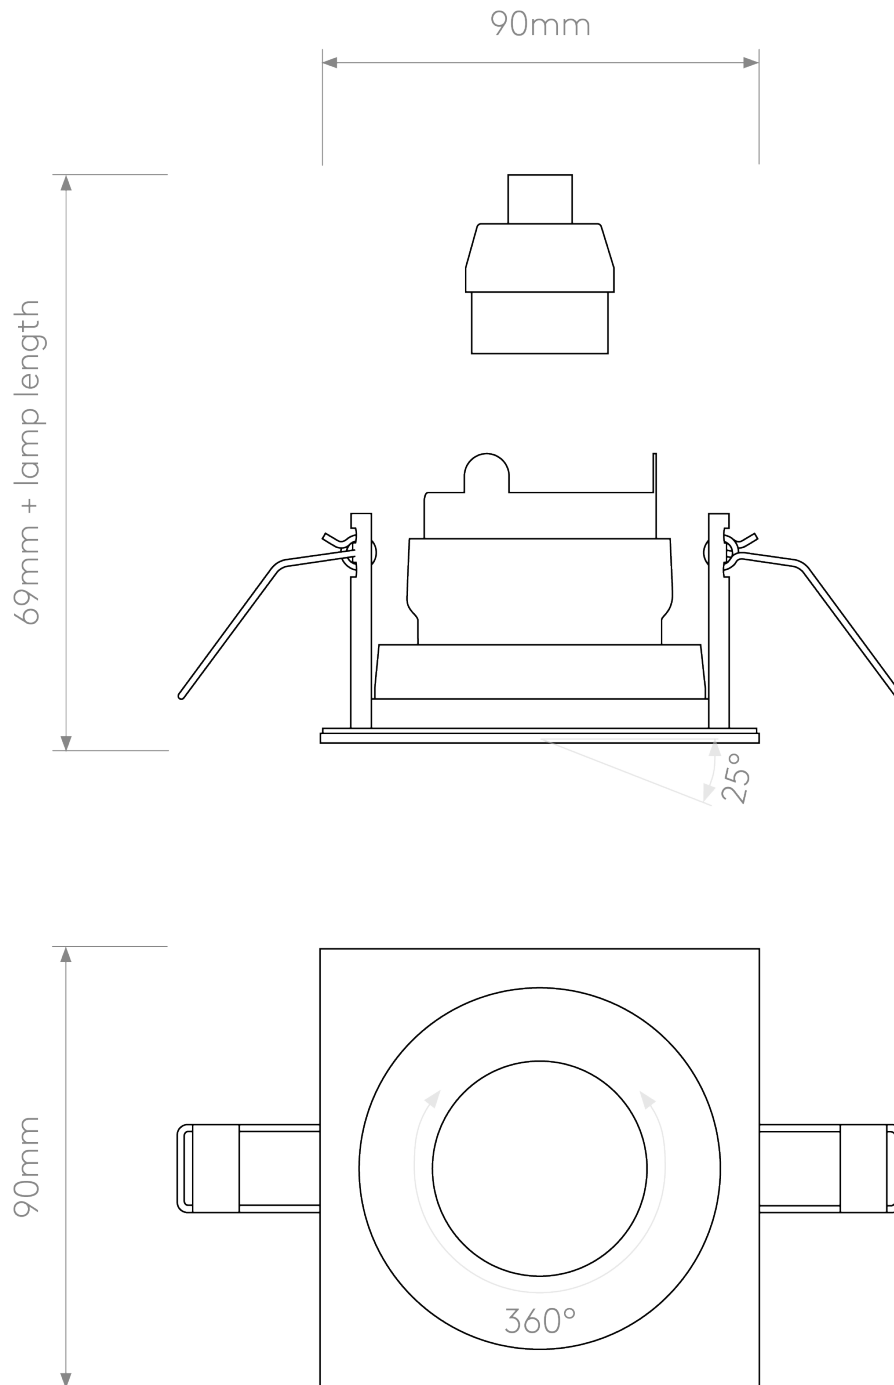

Astro Lighting - Pinhole Slimline Square Adjustable 1434004 - Fire Rated Matt White Downlight/Recessed

CONTACT