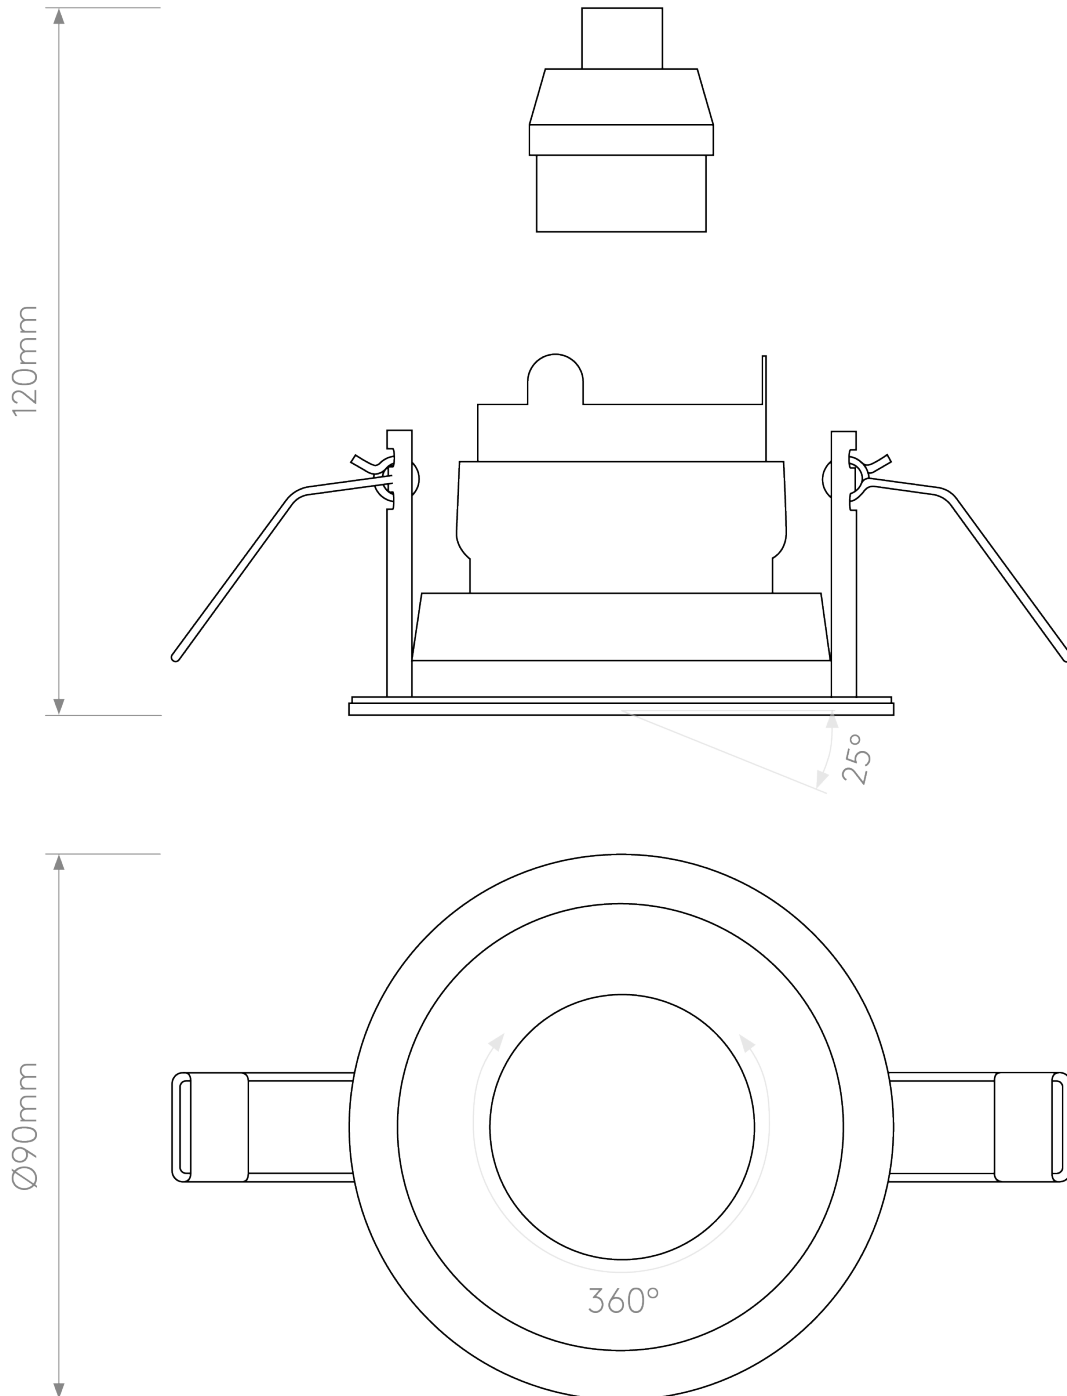

Astro Lighting - Pinhole Slimline Round Adjustable 1434003 - Fire Rated Matt White Downlight/Recessed

CONTACT