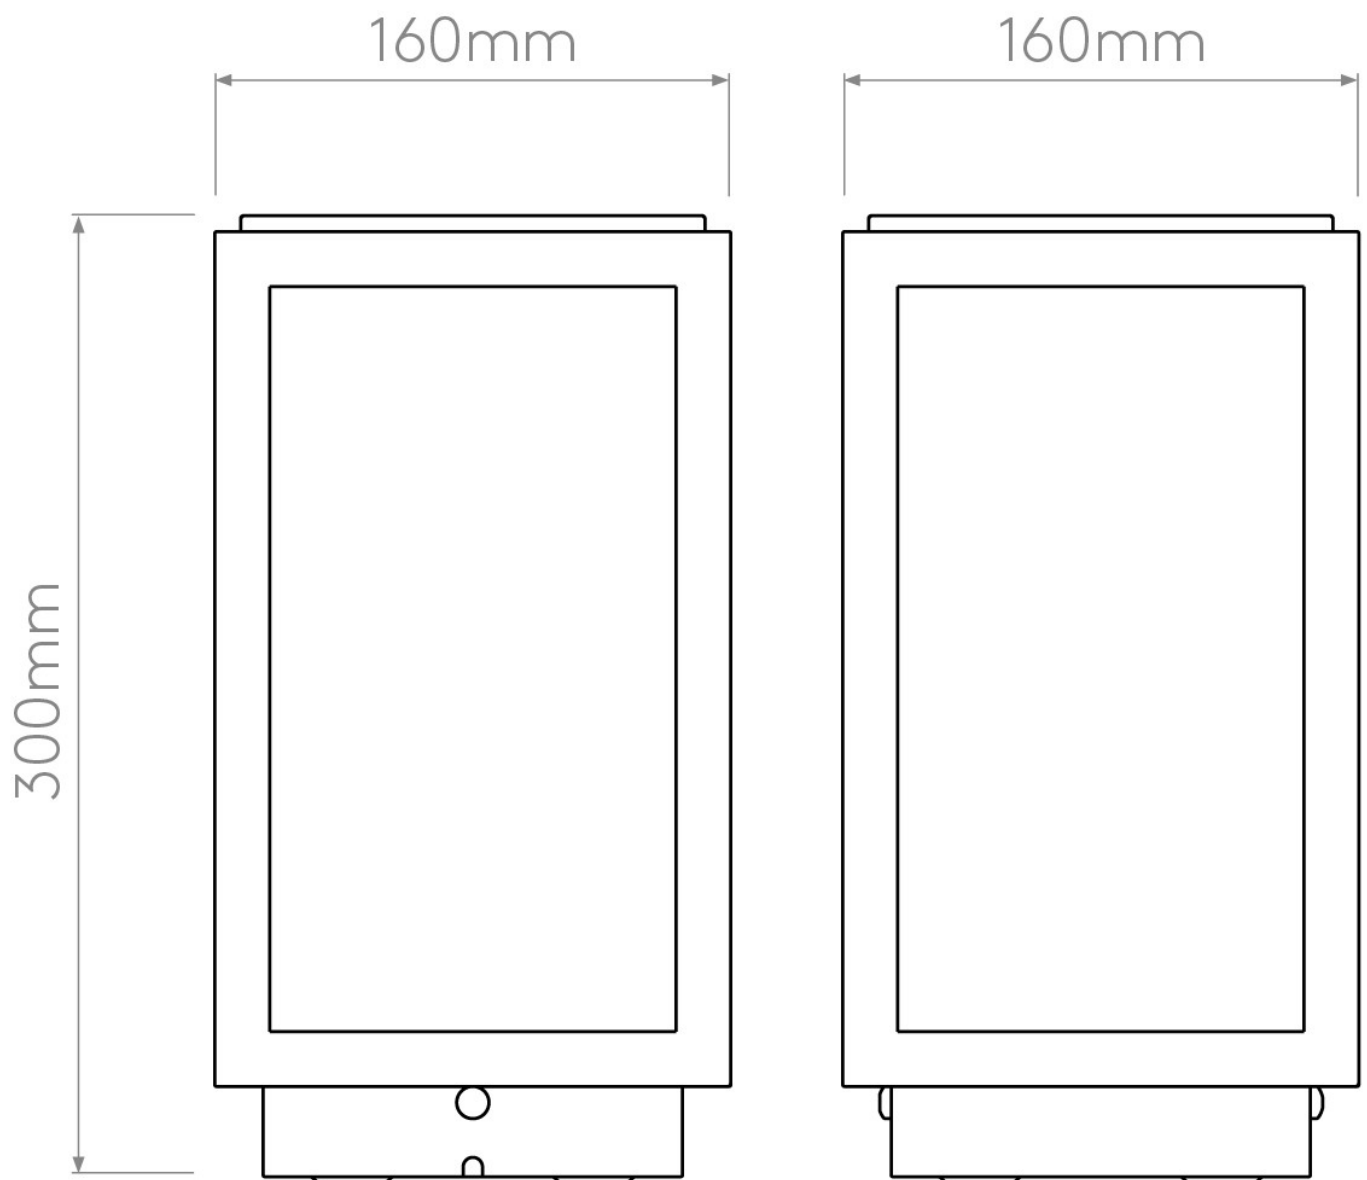

Astro Lighting - Homefield Pedestal 1095036 - IP44 Textured Black Pedestal Light

Please note that some dimensions may vary slightly due to manufacturing tolerances, this includes cable entry and fixing holes