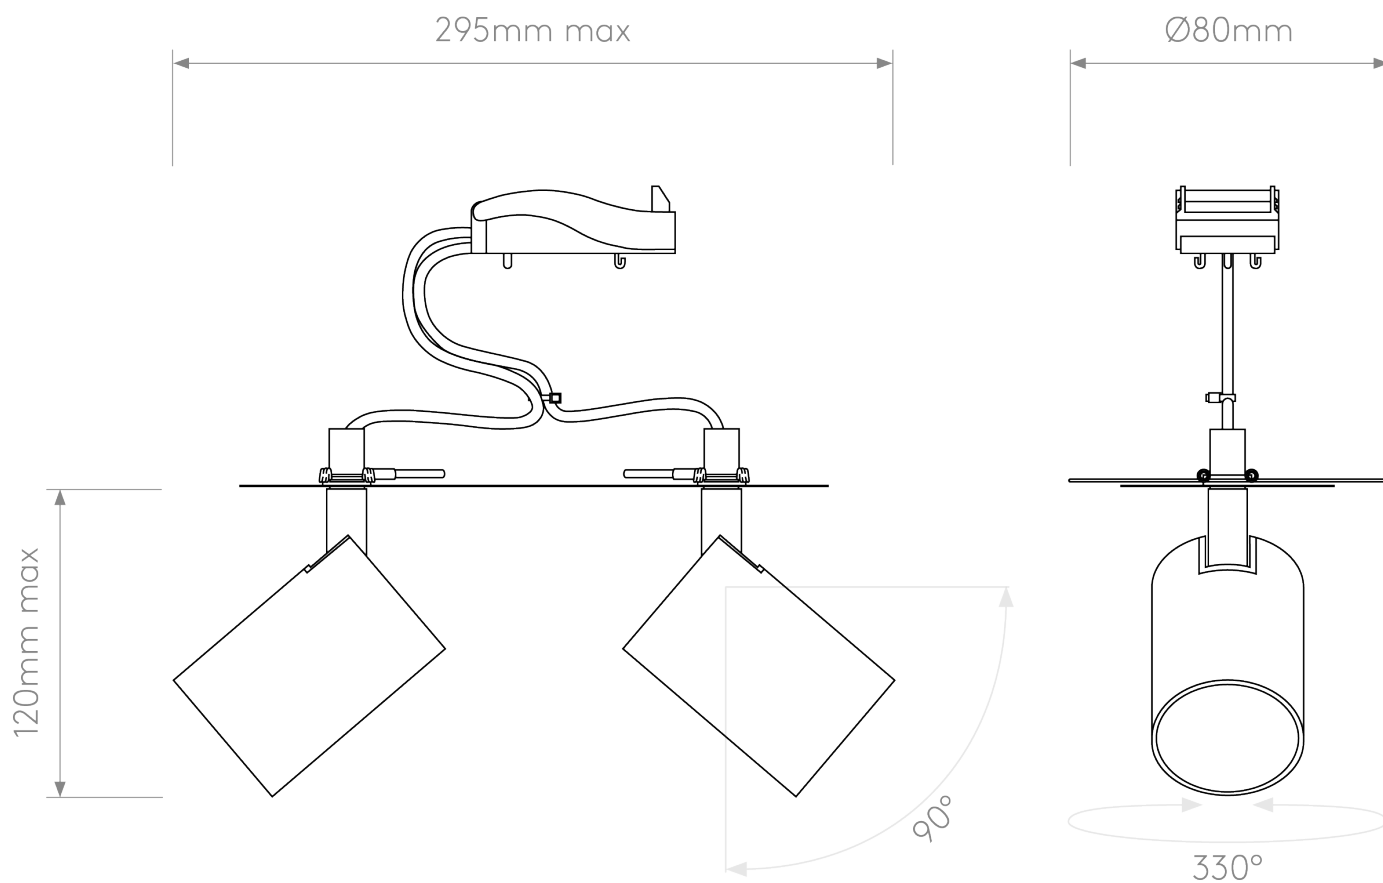

Astro Lighting - Ascoli Twin Recessed 1286099 - Matt Nickel Spotlight Downlight/Recessed

CONTACT