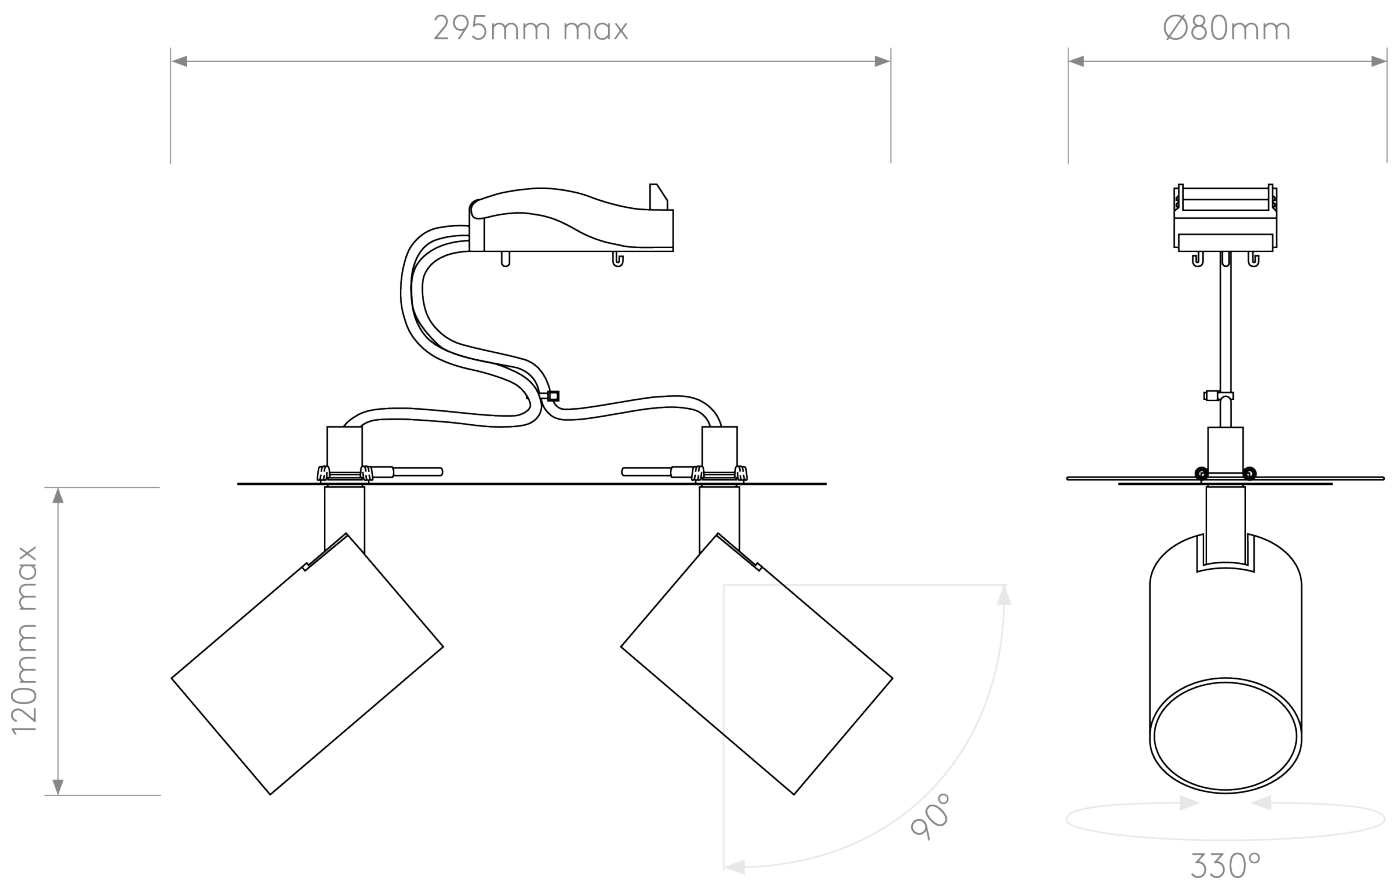

Astro Lighting - Ascoli Twin Recessed 1286097 - Textured White Spotlight Downlight/Recessed

CONTACT