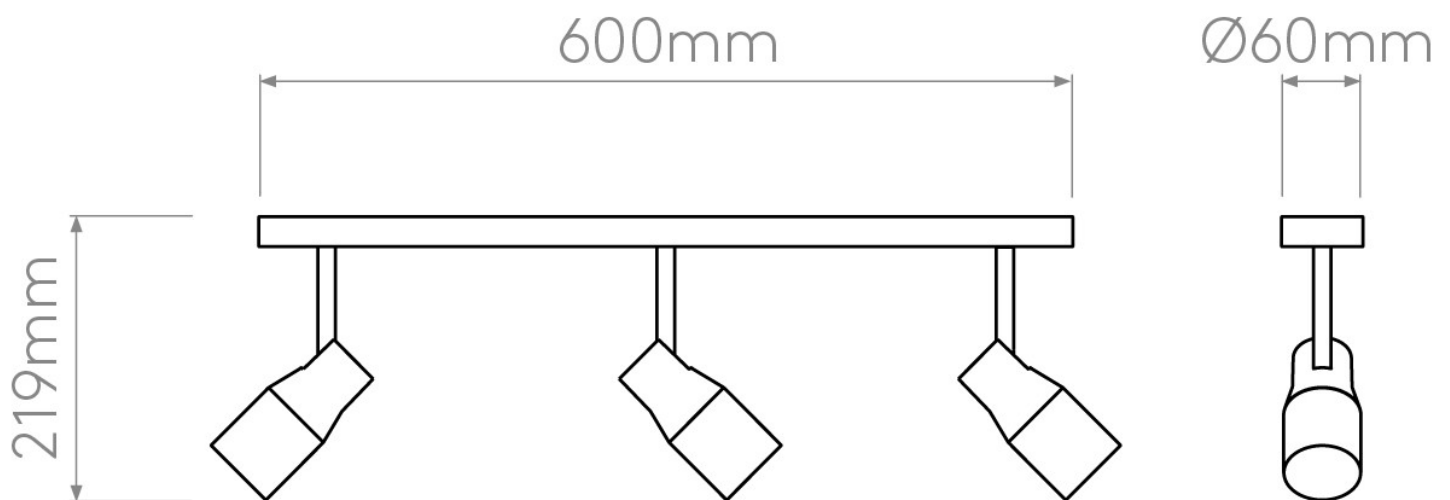

Astro Lighting - Apollo Triple Bar 1422008 - Matt Black Spotlight

Please note that some dimensions may vary slightly due to manufacturing tolerances, this includes cable entry and fixing holes

CONTACT