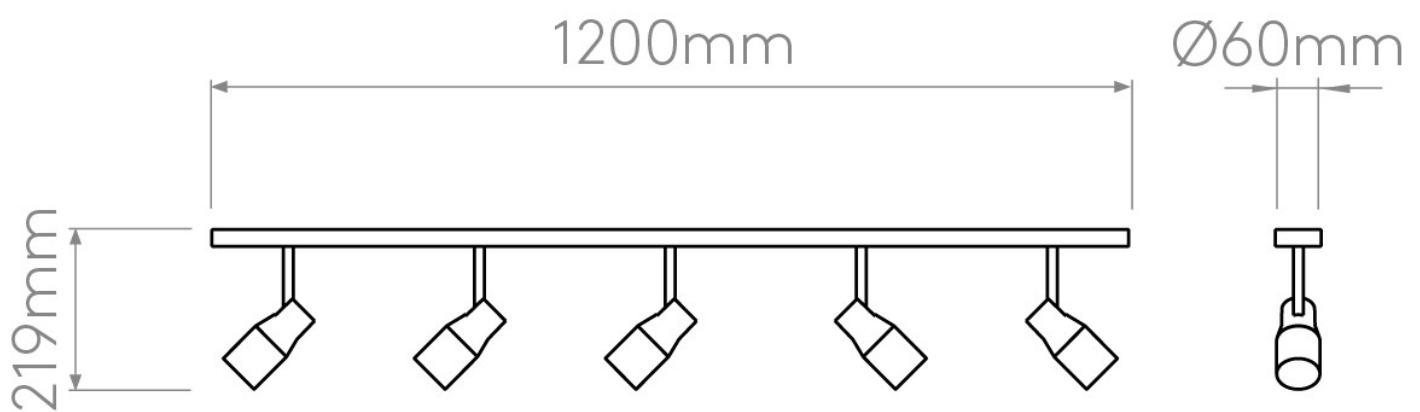

Astro Lighting - Apollo Five Bar 1422014 - Matt Black Spotlight

Please note that some dimensions may vary slightly due to manufacturing tolerances, this includes cable entry and fixing holes

CONTACT