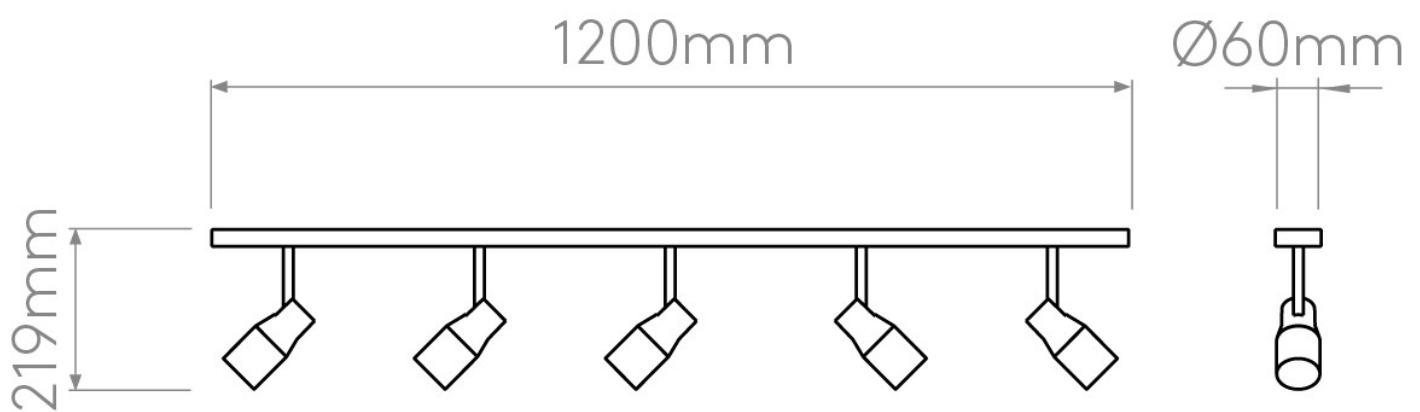

Astro Lighting - Apollo Five Bar 1422013 - Textured White Spotlight

Please note that some dimensions may vary slightly due to manufacturing tolerances, this includes cable entry and fixing holes

CONTACT