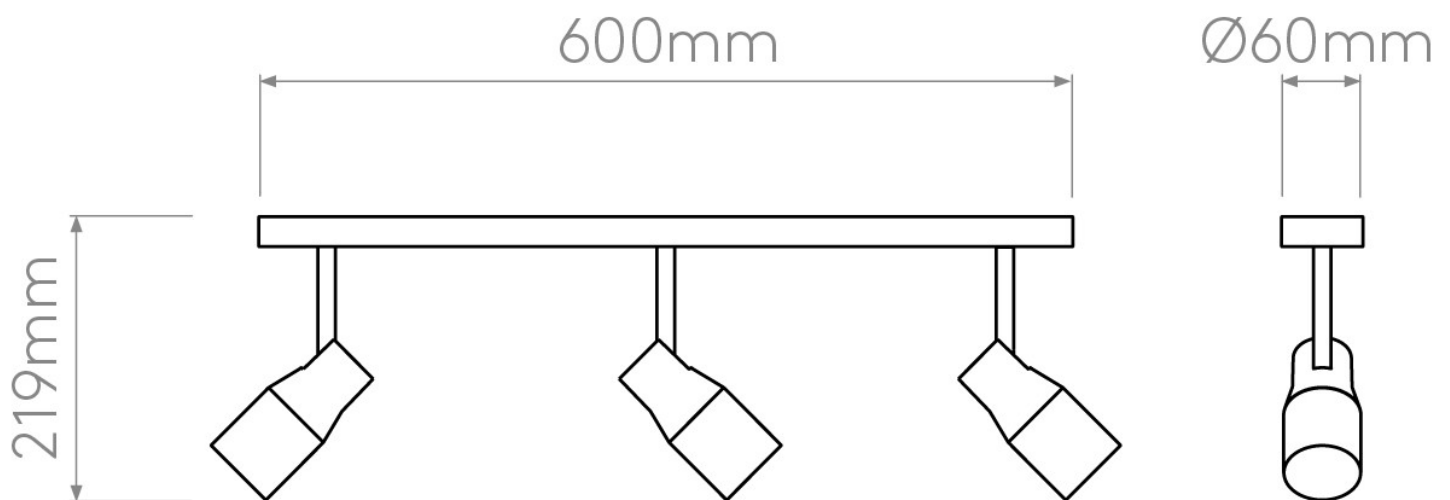

Astro Lighting - Apollo Triple Bar 1422007 - Textured White Spotlight

Please note that some dimensions may vary slightly due to manufacturing tolerances, this includes cable entry and fixing holes

CONTACT