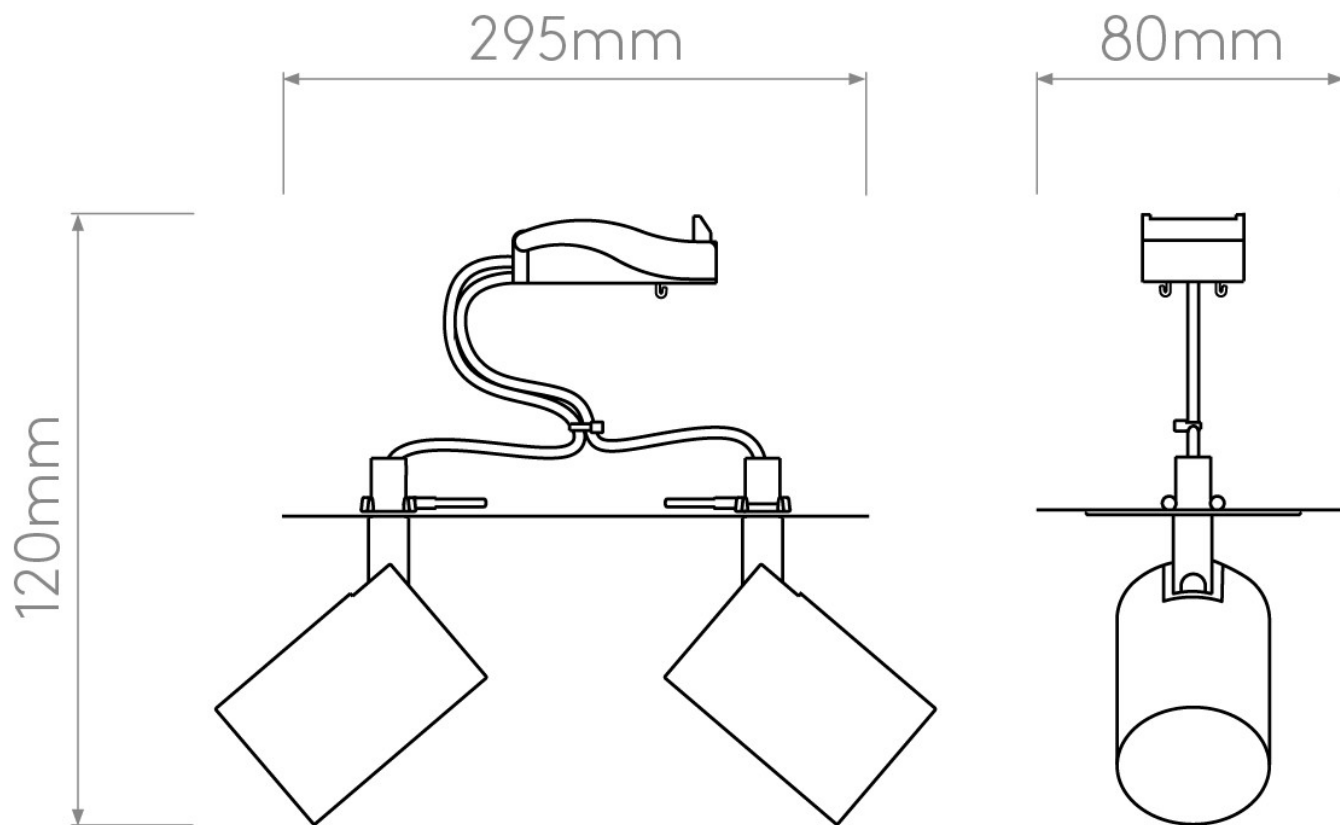

Astro Lighting - Ascoli Twin Recessed 1286100 - Matt Black Spotlight Downlight/Recessed

Please note that some dimensions may vary slightly due to manufacturing tolerances, this includes cable entry and fixing holes