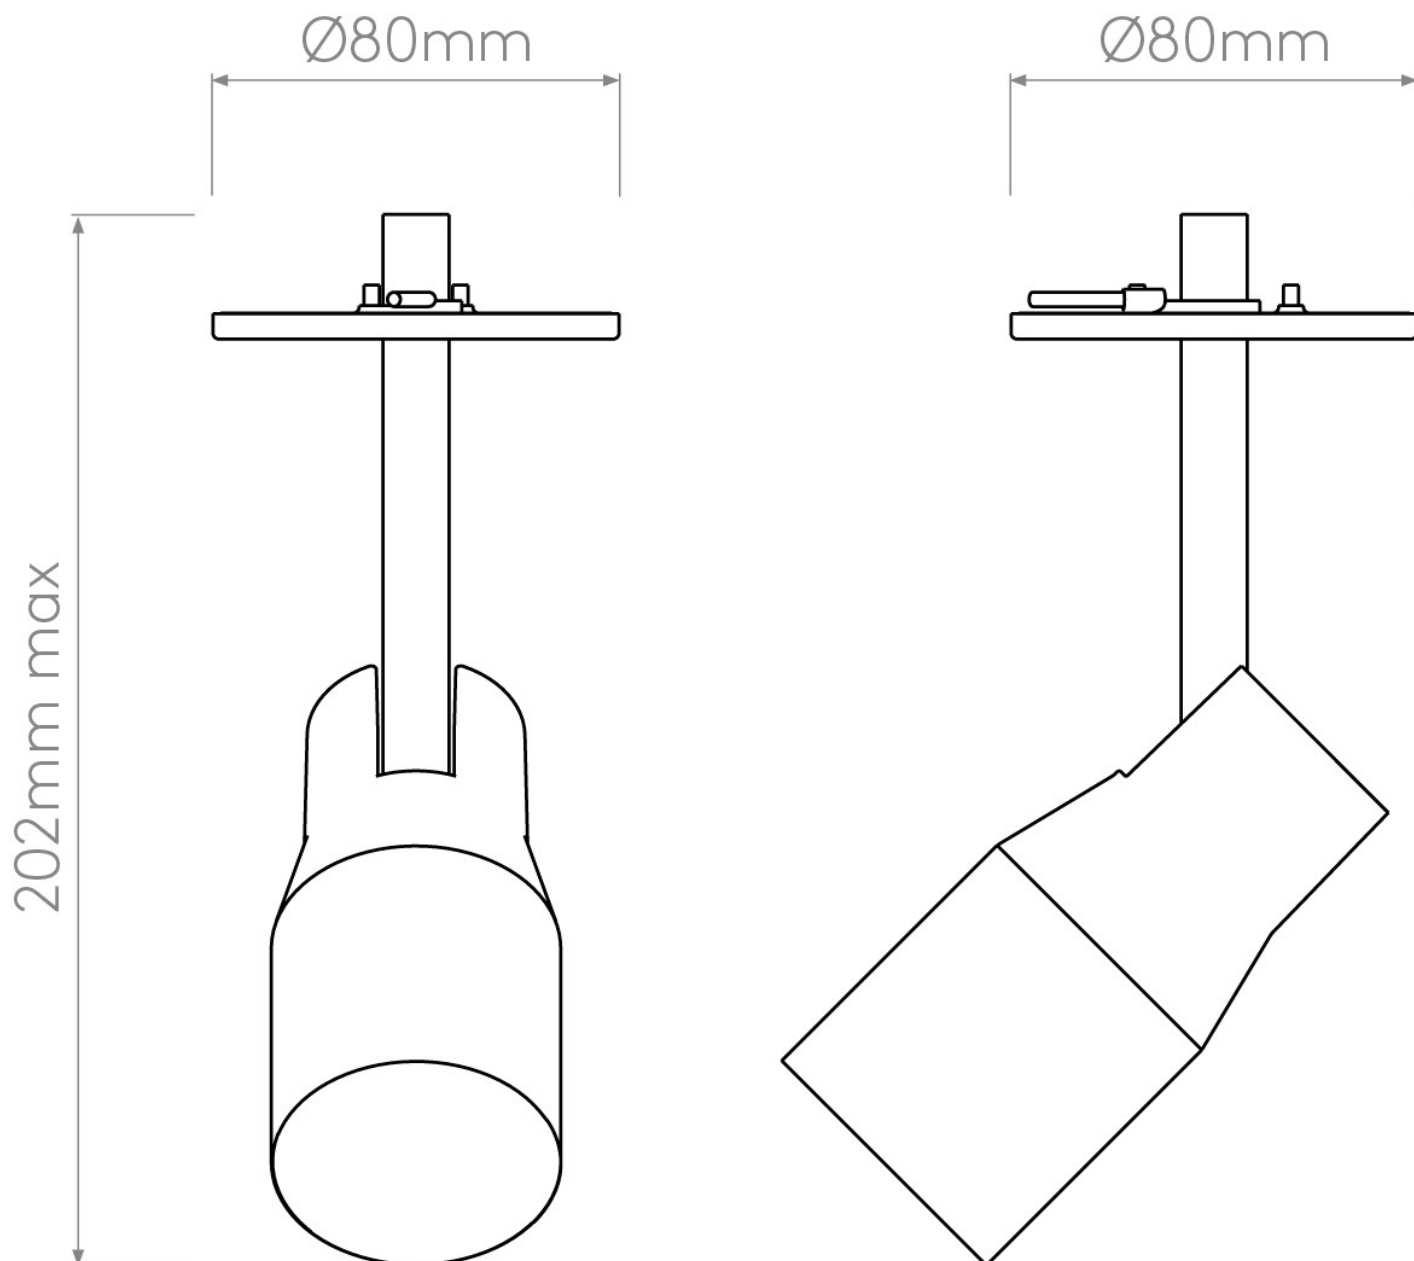

Astro Lighting - Apollo 100 Recessed 1422017 - Matt Black Spotlight Downlight/Recessed

Please note that some dimensions may vary slightly due to manufacturing tolerances, this includes cable entry and fixing holes