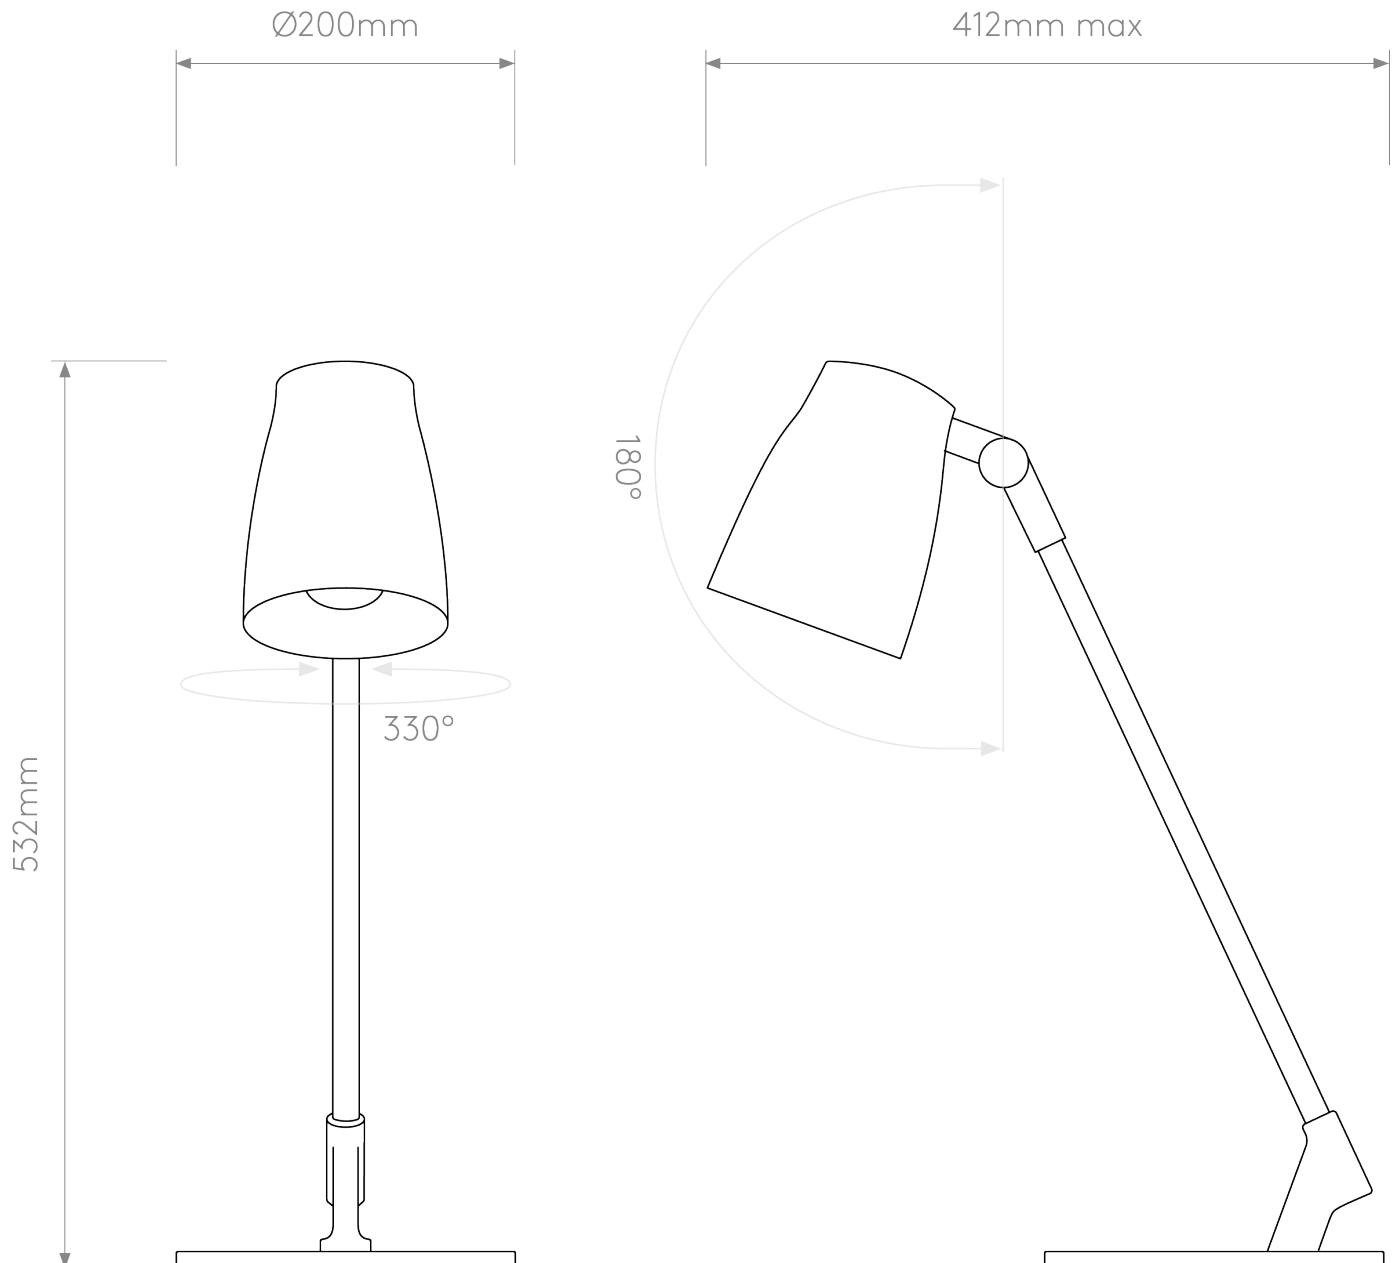

Astro Lighting - Atelier Desk 1224061 - Matt Black Table Lamp

**CONTACT**