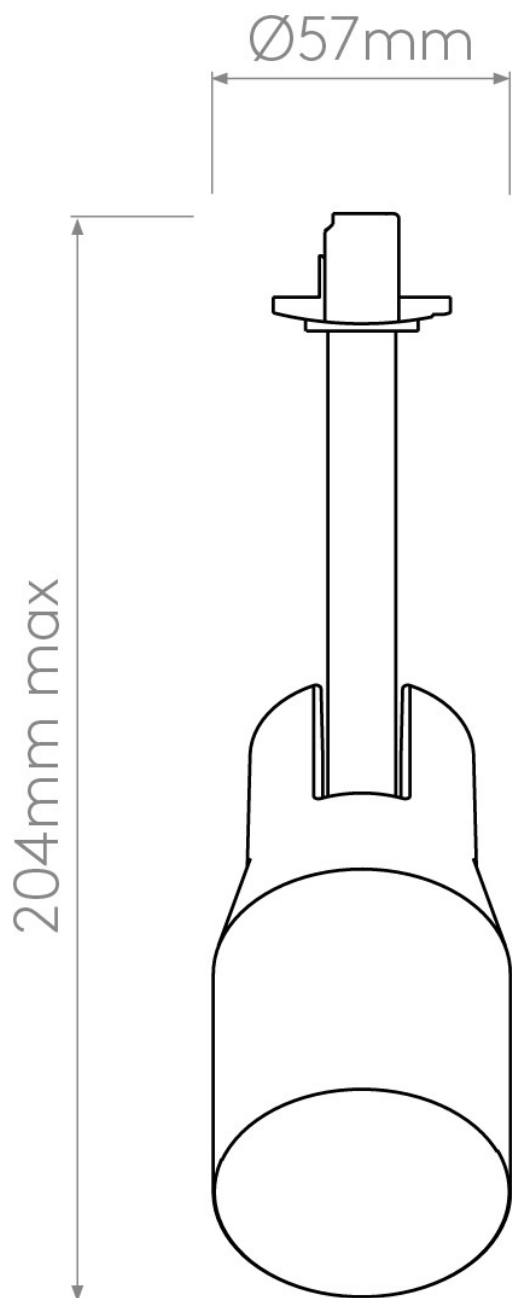

Astro Lighting - Apollo 100 Track Spot Head 1422023 - Matt Black

Please note that some dimensions may vary slightly due to manufacturing tolerances, this includes cable entry and fixing holes

CONTACT