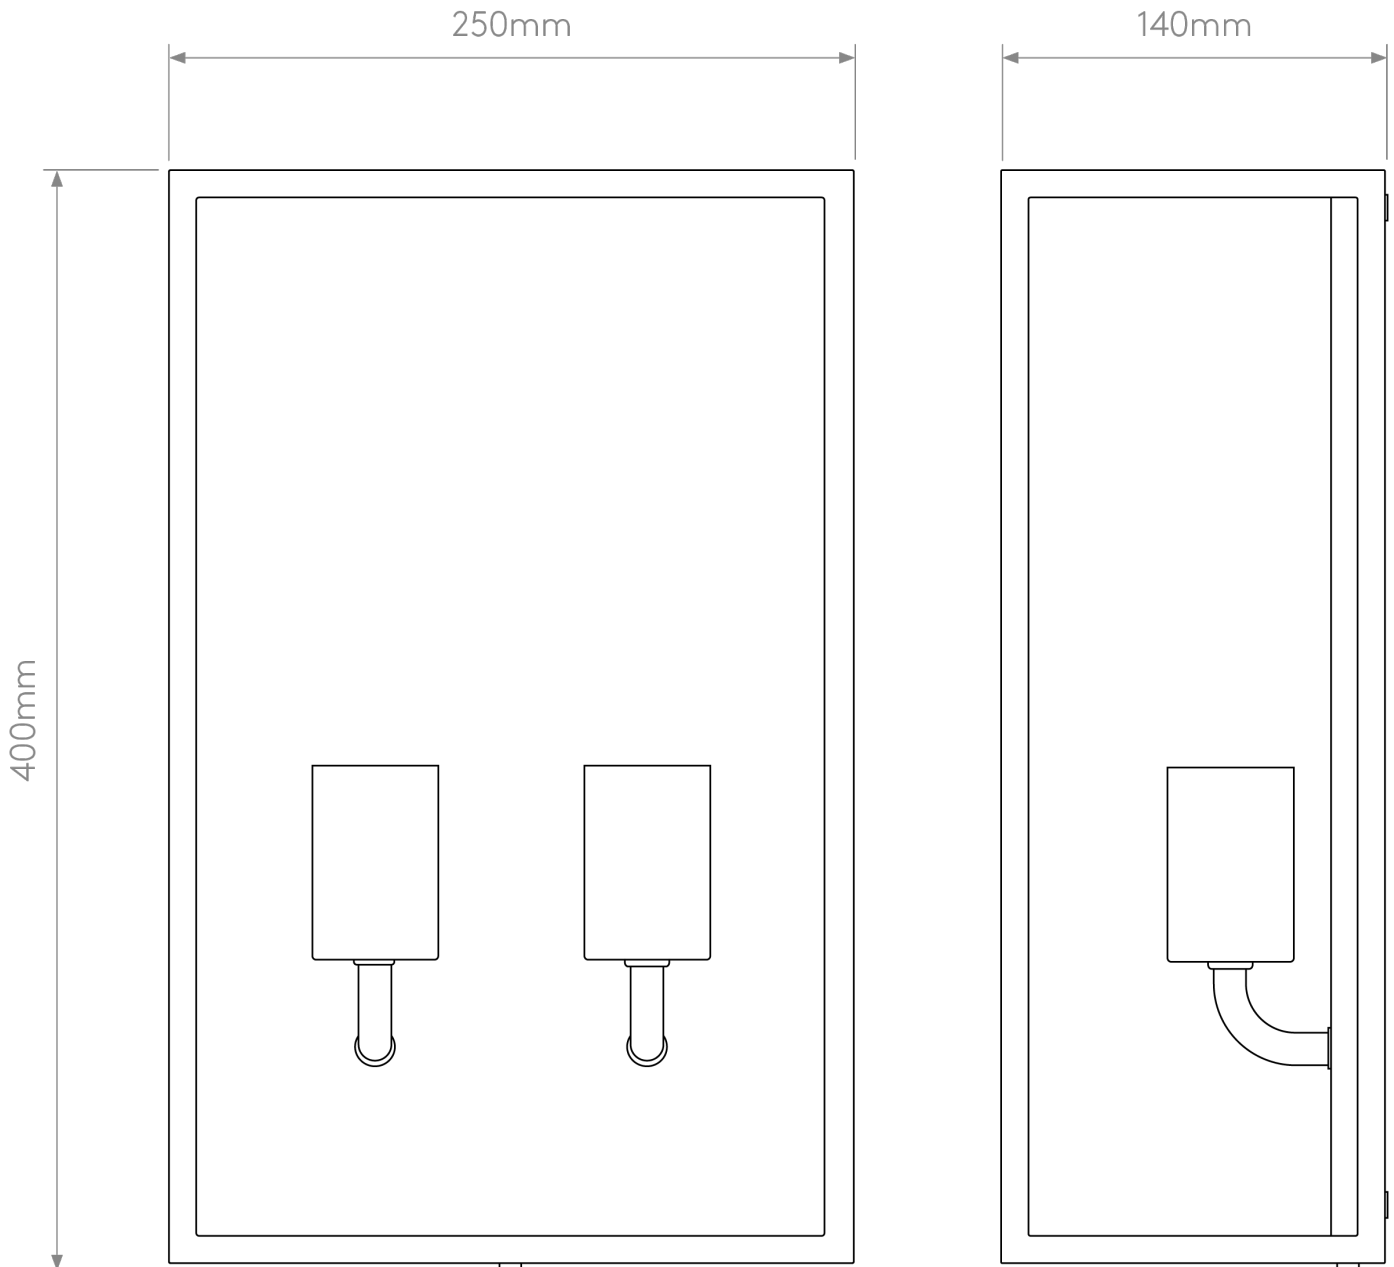

Astro Lighting - Messina Twin 1183027 - IP44 Textured Black Wall Light

**CONTACT**