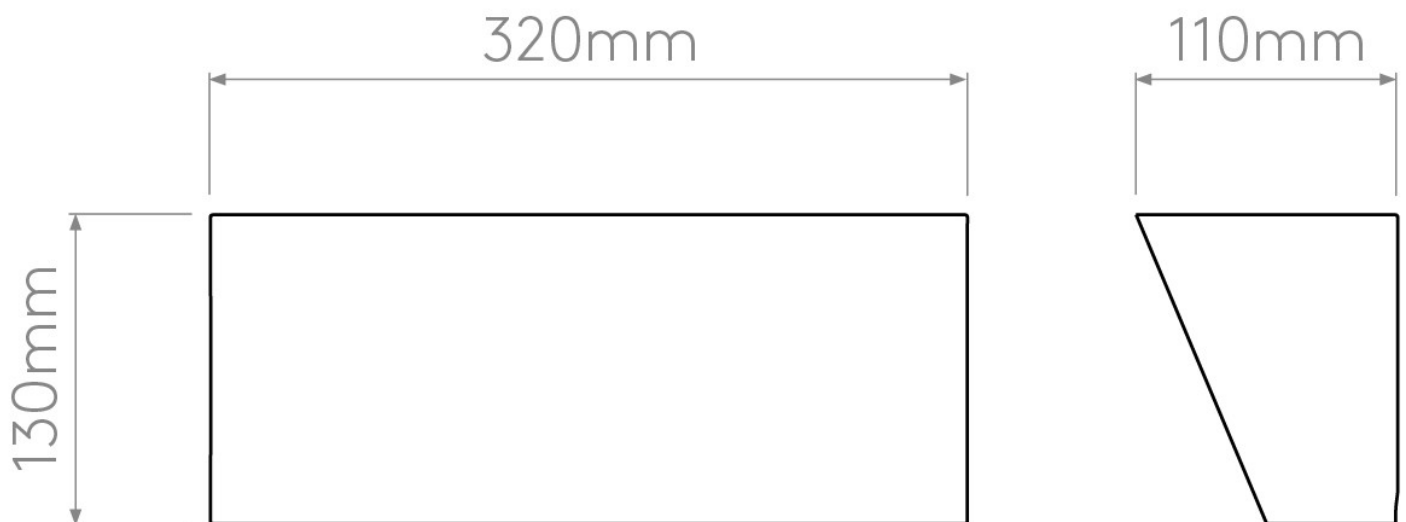

---

**Astro Lighting - Parallel 1438001 - Ceramic Wall Light**

---

Please note that some dimensions may vary slightly due to manufacturing tolerances, this includes cable entry and fixing holes

**CONTACT**